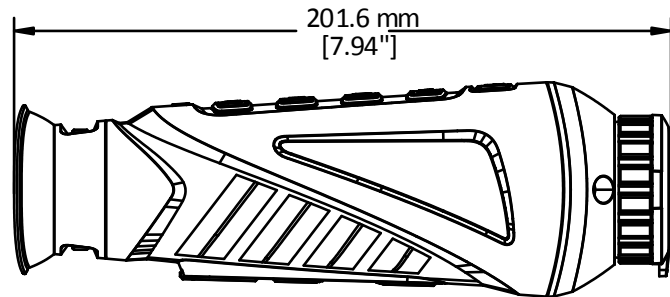

## OWL OH35 Handheld Thermal Monocular Camera

HikMicro OWL OH35 handheld thermal monocular camera is equipped with a  $384 \times 288$  infrared detector and a  $1024 \times 768$  OLED display. It supports functions of observation, highest temperature target tracking, distance measurement, Wi-Fi hot spot, and so on. The high-sensitivity built-in thermal detector provides you with clear view even in total darkness. The monocular is mainly applied to scenarios such as patrolling, searching and rescuing, hiking, travel, and hunting, etc.

## ▪ Specification

<b>Thermal Module</b>	
Image Sensor	VOx Uncooled Focal Plane Arrays
Resolution	384 × 288
Frame Frequency	50 Hz
Pixel Interval	17 μm
Response Waveband	8 μm to 14 μm
NETD	Less than 35 mK (@25°C), F# = 1.0
Focal Length	35 mm
Field of View	10.66° × 8° (H × V)
Aperture	F1.0
Magnification	2.3 to 18.4
<b>Image Display</b>	
Monitor	0.39 inch, OLED, 1024 × 768
Palettes	Black Hot, White Hot, Red Hot, Fusion
FFC (Flat Field Correction) Mode	Auto, Manual, External Correction
Digital Zoom	1x, 2x, 4x, 8x
<b>Smart Function</b>	
Hot Track	Yes
Detection Range	1235 m
<b>System</b>	
Storage	Built-in memory module (16 GB)
Record Video	Yes
Capture Snapshot	Yes
Wi-Fi	Yes
Standby Mode	Yes
<b>Power Supply</b>	
Battery Type	Rechargeable Lithium Battery
Battery Operating Time	7 hours continuous running with Wi-Fi hot spot function off (@25 °C) 5.5 hours continuous running with Wi-Fi hot spot function on (@25 °C)
Battery Capacity Display	Yes
<b>General</b>	
Mounting	UNC 1/4" - 20
Hardware Interface	Type-C USB
Power	5 VDC/2 A
Power Consumption	1.5 W
Work Temperature/Humidity	From -30°C to 55°C (-22°F to 131°F); Humidity: 90% or Less
Protection Level	IP67
Drop Test Height	2 m (6.56 feet)
Dimension	201.6 mm × 73.7 mm × 66 mm (7.94" × 2.90" × 2.60")
Weight	500 g (1.10 lb)

## Dimension