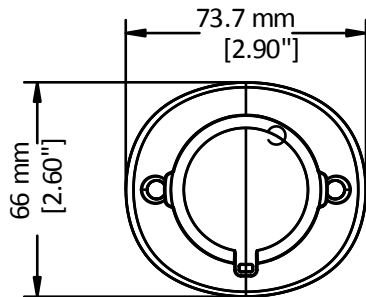

### Key Features

- High sensitivity thermal module with  $384 \times 288$  resolution
- NETD  $<35$  mK (@ $25$  °C, F#=1.0)
- Leading thermal image processing technology: Adaptive AGC, DDE, 3D DNR
- $1024 \times 768$  resolution 0.39-inch OLED display
- Built-in rechargeable Li-ion battery
- Up to 7 hours continuous operation

## ▪ Specification

<b>Thermal Module</b>	
Image Sensor	VOx Uncooled Focal Plane Arrays
Resolution	384 × 288
Frame Frequency	50 Hz
Pixel Interval	17 μm
Response Waveband	8 μm to 14 μm
NETD	Less than 35 mK (@25°C), F# = 1.0
Focal Length	35 mm
Field of View	10.66° × 8° (H × V)
Aperture	F1.0
Magnification	2.3 to 18.4
<b>Image Display</b>	
Monitor	0.39 inch, OLED, 1024 × 768
Palettes	Black Hot, White Hot, Red Hot, Fusion
FFC (Flat Field Correction) Mode	Auto, Manual, External Correction
Digital Zoom	1x, 2x, 4x, 8x
<b>Smart Function</b>	
Hot Track	Yes
Detection Range	1235 m
<b>System</b>	
Storage	Built-in memory module (16 GB)
Record Video	Yes
Capture Snapshot	Yes
Wi-Fi	Yes
Standby Mode	Yes
<b>Power Supply</b>	
Battery Type	Rechargeable Lithium Battery
Battery Operating Time	7 hours continuous running with Wi-Fi hot spot function off (@25 °C) 5.5 hours continuous running with Wi-Fi hot spot function on (@25 °C)
Battery Capacity Display	Yes
<b>General</b>	
Mounting	UNC 1/4" - 20
Hardware Interface	Type-C USB
Power	5 VDC/2 A
Power Consumption	1.5 W
Work Temperature/Humidity	From -30°C to 55°C (-22°F to 131°F); Humidity: 90% or Less
Protection Level	IP67
Drop Test Height	2 m (6.56 feet)
Dimension	201.6 mm × 73.7 mm × 66 mm (7.94" × 2.90" × 2.60")
Weight	500 g (1.10 lb)

## Dimension