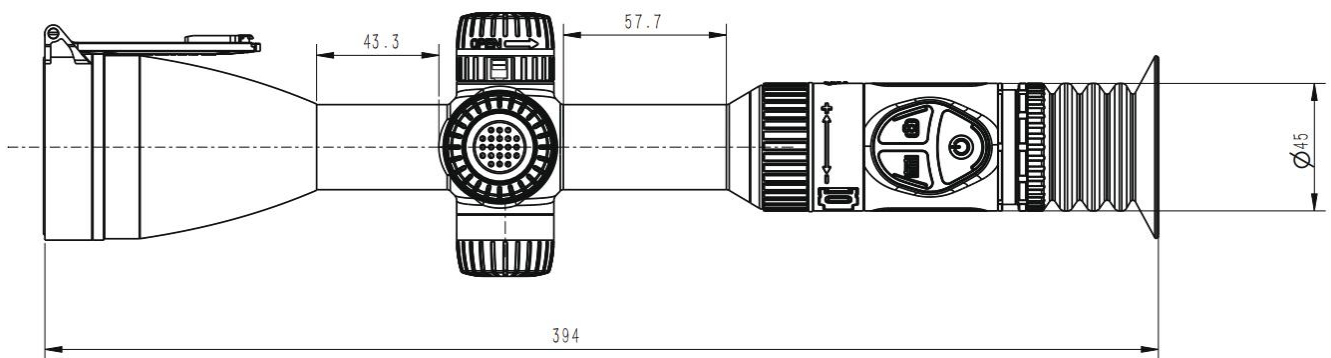

2560*2560 resolution OLED delivering an unparalleled viewing experience

AI Calibration with shutterless image system for stable and continuous clarity

Applications

Night hunting

Observation

Specifications

Model	Oryx-L 635	Oryx-L 650
Microbolometer		
Type	Uncooled	
Resolution	640x512	
Pixel pitch	12μm	
NETD	≤15mK	
Spectral range	8-14μm	
Frame rate	50Hz	
Detection Range	1800m	2600m
Optics		
Objective lens	35mm,F0.8	50mm, F0.9
Field of view	12.5°x 10°	8.8° x 7.0°
m @100m	21.9x17.6	15.4x12.3
Magnification	2.6X	3.7X
Digital Zoom	1.0-4.0X	
Eye relief	60mm	
Exit pupil	6mm	
Diopter	±5D	
Aiming Reticle		
Reticle	7	
Reticle color	6	
Display		
Type	AMOLED	
Resolution	2560x2560	
Display size	1.03 inch	
Color palette	6	
Function		
Max. recoil power on rifled weapon	6000J	
Mounting brackets on weapon	Standard 30mm rings	
RAV	Yes	
Audio Recording	Yes	
Manual zeroing	Yes	
Zeroing profiles	6	
Freeze Zeroing	Yes	
Picture-in-picture	Yes	
Laser ranging	1200m	
Ballistic Calculator	Yes	
Image calibration	Manual/Auto	
Video Recorder		
Photo/video playback	Yes,1280*1024	
Inbuilt memory	64GB	
Interface		
Type C	Data transfer, Battery charge	
Hotspot	Yes	
Battery		
Battery type	Replaceable, 1*21700, 6000mAh	
Battery life	8h	
Environment		
Operating temperature	-20°C to +50°C	
IP rating	IP67	
Weight, g	1050±5	1100±5
Size, mm	385(L)x93(W)x77(H)±5	397(L)x87(W)x74(H)

Accessories

Content	Quantity
Scope	1
Charger	1
Bag	1
Lithium battery	2
USB cable	1
Lens cloth	1

Dimension

Unit: mm

Oryx-L 635

Oryx-L 650