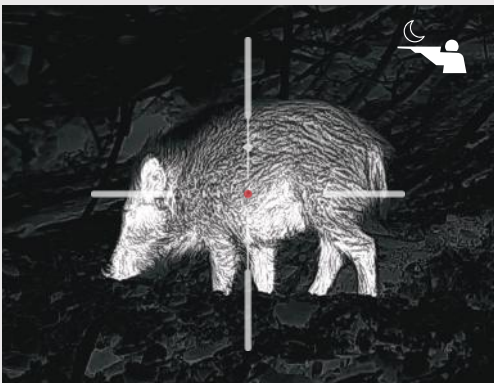

ORYX-L

Key Features

15mK high sensitivity for ultra-clear images

Innovative built-in LRF module up to 1200m

Central Turret Focus System

ThermTec AutoSight System (TASS)

Classic zoom ring design consistent with day scope usage habit

2560*2560 resolution OLED delivering an unparalleled viewing experience

AI Calibration with shutterless image system for stable and continuous clarity

Applications

Night hunting

Observation

Specifications

Model	Oryx-L 635	Oryx-L 650
Microbolometer		
Type	Uncooled	
Resolution	640x512	
Pixel pitch	12μm	
NETD	≤15mK	
Spectral range	8-14μm	
Frame rate	50Hz	
Detection Range	1800m	2600m
Optics		
Objective lens	35mm,F0.8	50mm, F0.9
Field of view	12.5°x 10°	8.8° x 7.0°
m @100m	21.9x17.6	15.4x12.3
Magnification	2.6X	3.7X
Digital Zoom	1.0-4.0X	
Eye relief	60mm	
Exit pupil	6mm	
Diopter	±5D	
Aiming Reticle		
Reticle	7	
Reticle color	6	
Display		
Type	AMOLED	
Resolution	2560x2560	
Display size	1.03 inch	
Color palette	6	
Function		
Max. recoil power on rifled weapon	6000J	
Mounting brackets on weapon	Standard 30mm rings	
RAV	Yes	
Audio Recording	Yes	
Manual zeroing	Yes	
Zeroing profiles	6	
Freeze Zeroing	Yes	
Picture-in-picture	Yes	
Laser ranging	1200m	
Ballistic Calculator	Yes	
Image calibration	Manual/Auto	
Video Recorder		
Photo/video playback	Yes,1280*1024	
Inbuilt memory	64GB	
Interface		
Type C	Data transfer, Battery charge	
Hotspot	Yes	
Battery		
Battery type	Replaceable, 1*21700, 6000mAh	
Battery life	8h	
Environment		
Operating temperature	-20°C to +50°C	
IP rating	IP67	
Weight, g	1050±5	1100±5
Size, mm	385(L)x93(W)x77(H)±5	397(L)x87(W)x74(H)