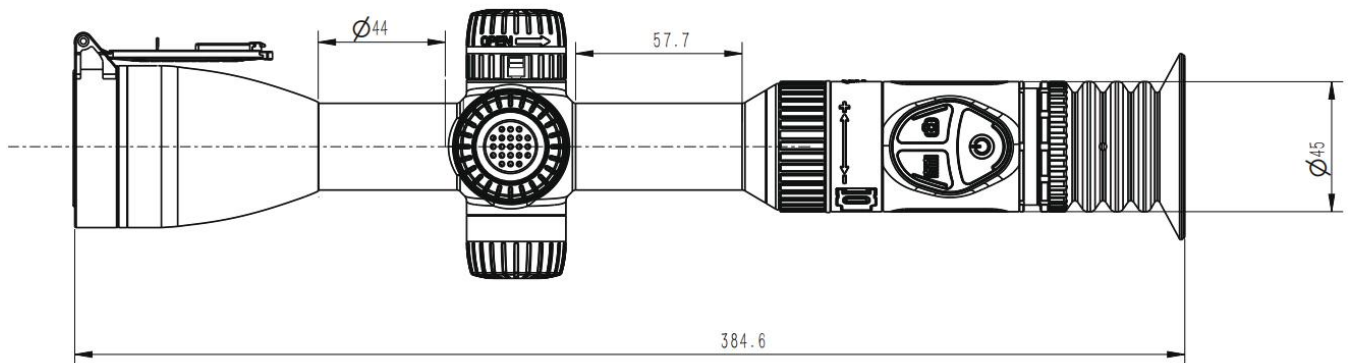

2560*2560 resolution OLED delivering an unparalleled viewing experience

AI Calibration with shutterless image system for stable and continuous clarity

Applications

Night hunting

Observation

Specifications

Model	Oryx-L 635	Oryx-L 650
Microbolometer		
Type	Uncooled	
Resolution	640x512	
Pixel pitch	12μm	
NETD	≤15mK	
Spectral range	8-14μm	
Frame rate	50Hz	
Detection Range	1800m	2600m
Optics		
Objective lens	35mm,F0.8	50mm, F0.9
Field of view	12.5°x 10°	8.8° x 7.0°
m @100m	21.9x17.6	15.4x12.3
Magnification	2.6X	3.7X
Digital Zoom	1.0-4.0X	
Eye relief	60mm	
Exit pupil	6mm	
Diopter	±5D	
Aiming Reticle		
Reticle	7	
Reticle color	6	
Display		
Type	AMOLED	
Resolution	2560x2560	
Display size	1.03 inch	
Color palette	6	
Function		
Max. recoil power on rifled weapon	6000J	
Mounting brackets on weapon	Standard 30mm rings	
RAV	Yes	
Audio Recording	Yes	
Manual zeroing	Yes	
Zeroing profiles	6	
Freeze Zeroing	Yes	
Picture-in-picture	Yes	
Laser ranging	1200m	
Ballistic Calculator	Yes	
Image calibration	Manual/Auto	
Video Recorder		
Photo/video playback	Yes,1280*1024	
Inbuilt memory	64GB	
Interface		
Type C	Data transfer, Battery charge	
Hotspot	Yes	
Battery		
Battery type	Replaceable, 1*21700, 6000mAh	
Battery life	8h	
Environment		
Operating temperature	-20°C to +50°C	
IP rating	IP67	
Weight, g	1050±5	1100±5
Size, mm	385(L)x93(W)x77(H)±5	397(L)x87(W)x74(H)

Accessories

Content	Quantity
Scope	1
Charger	1
Bag	1
Lithium battery	2
USB cable	1
Lens cloth	1

Dimension

Unit: mm

Oryx-L 635

Oryx-L 650