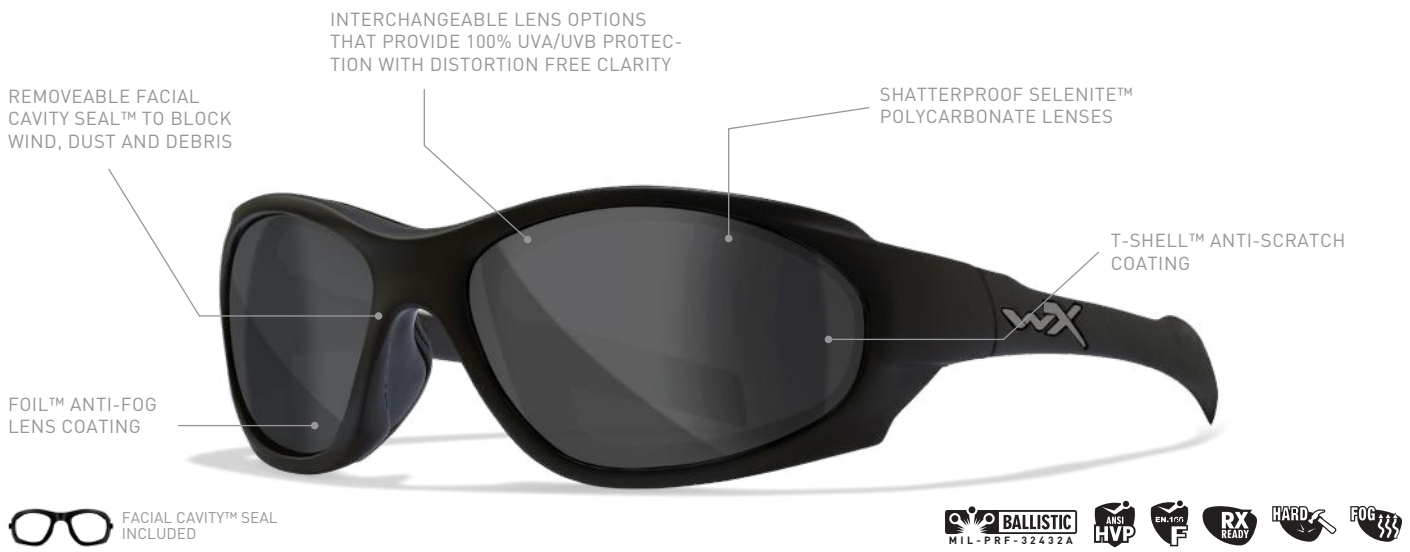

# XL-1 ADVANCED COMM 2.5

**CHANGEABLE**

MIL-PRF-32432A   ANSI Z.87   EN166F

With the XL-1 ADVANCED COMM versatility and function is key. Sold either with a two- or three-lens kit, making it is easy to swap out the lenses and match the different lighting conditions. The eyewear’s rubberized nose pads give a secure fit, which can be even more close and secure with the enclosed Elastic Strap with Rubber Tips. It additionally comes with a remov-

able gasket (Facial Cavity™ Seal) that blocks irritants and peripheral light. Equipped with the ultra-thin COMM temples, designed for a comfortable fit, when wearing earmuffs and other ear mounted communication devices, the XL-1 ADVANCED COMM is overall, truly, a model with many features and functions.

**STANDARD LENSES** \*LIGHT TRANSMISSION VARIES +/- 3% DEPENDING ON MODEL

	GREY	SELENITE™ POLYCARBONATE	WEIGHT: 11 GRAM	LT: 15%*	COATING: HARD COATING, ANTI FOG
	CLEAR	SELENITE™ POLYCARBONATE	WEIGHT: 11 GRAM	LT: 89%*	COATING: HARD COATING, ANTI FOG
	LIGHT RUST	SELENITE™ POLYCARBONATE	WEIGHT: 10 GRAM	LT: 52%*	COATING: HARD COATING, ANTI FOG

The high flexibility of the materials, provided through the thin and ergonomic design of the COMM temples, allow the temples to firmly adapt to the shape of the user's head, creating a harmonious solution between the eyes and the on-ear protection.