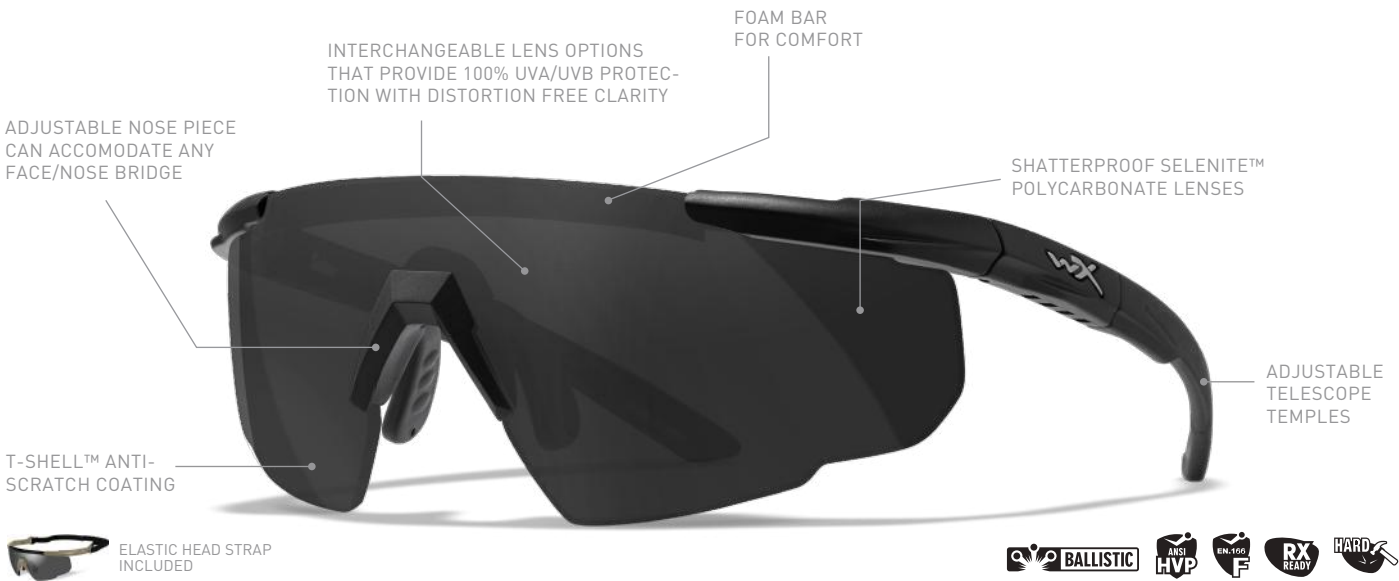

SABER ADVANCED

CHANGEABLE

- MIL-PRF-32432
- STANAG 2920/4296
- ANSI Z.87
- EN166F

SABER ADVANCED is the model that helped establish Wiley X, as a pioneer in protective eyewear. Here, you get functionality and durability in a semi-rimless frame design, with adjustable telescoping temples, ensuring complete protection of your eyes. Depending on your activity, you can choose to use either the temples or the SABER ADVANCED Elasti-

tic Strap, and combined with the 360° wire-core nosepiece, adaptable to all nose sizes and shapes, you are, no matter the choice, always ensured comfort. It is NVG compatible, and is available in one, two, and three-lens kits, making sure that you with SABER ADVANCED never have to settle for average.

STANDARD LENSES *LIGHT TRANSMISSION VARIES +/- 3% DEPENDING ON MODEL

	GREY	SELENITE™ POLYCARBONATE	WEIGHT: 21 GRAM	LT: 15%*	COATING: HARD COATING
	CLEAR	SELENITE™ POLYCARBONATE	WEIGHT: 21 GRAM	LT: 89%*	COATING: HARD COATING
	LIGHT RUST	SELENITE™ POLYCARBONATE	WEIGHT: 21 GRAM	LT: 52%*	COATING: HARD COATING
	YELLOW	SELENITE™ POLYCARBONATE	WEIGHT: 21 GRAM	LT: 82%*	COATING: HARD COATING
	VERMILLION	SELENITE™ POLYCARBONATE	WEIGHT: 21 GRAM	LT: 45%*	COATING: HARD COATING

PRESCRIPTION CARRIER SOLD SEPARATELY

Insert a prescription carrier into the eyewear for corrected vision behind high impact protection.

WEIGHT (WITHOUT PRESCRIPTION LENSES): 3 GRAM

360° NOSE PIECE

Designed to provide an universal fit and slip-free comfort. Prepared to hold the PTX prescription insert.