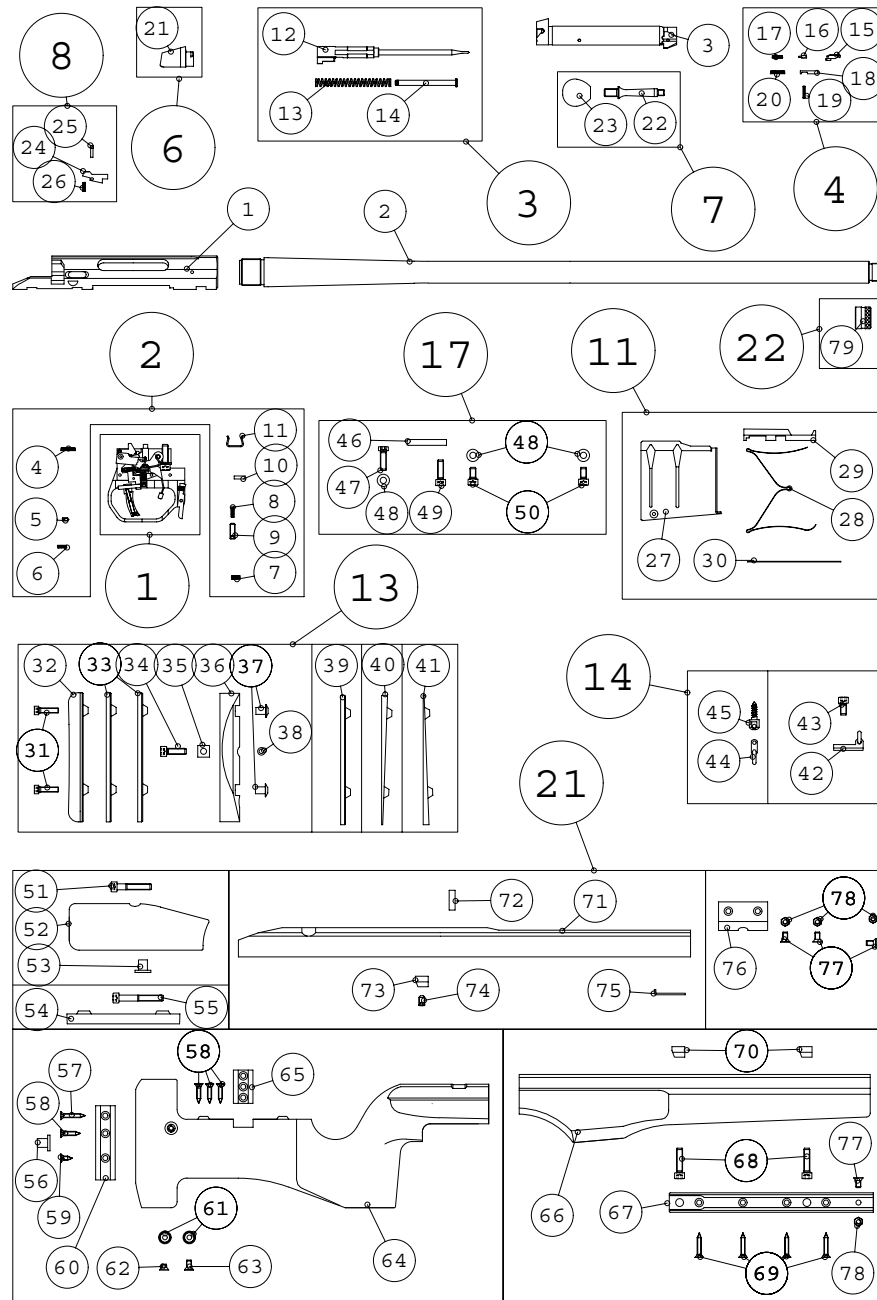

**SAKO TRG-22/42 - SPARE PARTS EXPLODED VIEW**

**SAKO TRG-22/42 - SPARE PART LIST**

SET NUMBER	DESCRIPTION	CODE
1	TRIGGER COMPL. TRG22/42 2010	S57462423
2	TRIGGER PARTS TRG	S574S220
2	TRIGGER PARTS TRG22/42 2010	S57462424
3	FIRING PIN COMPLETE TRG-22	S5740154
3	FIRING PIN COMPLETE TRG-42	S5740164
4	BOLT SPARE PARTS TRG/TRG-S	S584S240
6	BOLT SHROUD TRG-22/42	S5740242
6	BOLT SHROUD TRG-22/42 PHO	S5740241
7	BOLT HANDLE KNOB OVERSIZED	S585T249
7	BOLT HANDLE TRG PHO	S57462648
7	BOLT HANDLE TRG PHO 2010	S57462649
8	BOLT RELEASE COMPL. TRG/TRG-S	S5740255
13	BUTT PLATE COMPL. TRG/RANGE	S574S290
13	BUTT PLATE COMPL. TRG M08	S574Z290
13	BUTT PLATE SPACER STRAIGHT	S584S420
13	BUTT PLATE SPACER DOWNW.ANGL.	S584S422
13	BUTT PLATE SPACER UPWARD ANGL.	S584S421
13	BUTT PLATE SPACER SET TRG	S5740905
17	FASTENING SCREWS TRG	S5740265
20	RECEIVER PLUG SCREWS TRG	S5740210
21	BUTT STOCK ASSY TRG B M08	S5740493
21	BUTT STOCK ASSY TRG G M08	S5740592
21	BUTT STOCK ASSY TRG DT M08	S5740593
21	FORE-END COMPLETE TRG-22 BLACK	S5740594
21	FORE-END COMPLETE TRG-42 BLACK	S5740596
21	FORE-END COMPLETE TRG-22 GREEN	S5740595
21	FORE-END COMPLETE TRG-42 GREEN	S5740597
21	FORE-END COMPLETE TRG-22 DESERT	S5740795
21	FORE-END COMPLETE TRG-42 DESERT	S5740797
21	STOCK BASE RAIL TRG-21/22	S5740299
21	STOCK BASE RAIL TRG-41/42	S5740399
22	THREAD PROTECTION M18 TRG/VAR	S5740405
	COCKING WRENCH TRG-22/42	S5740900