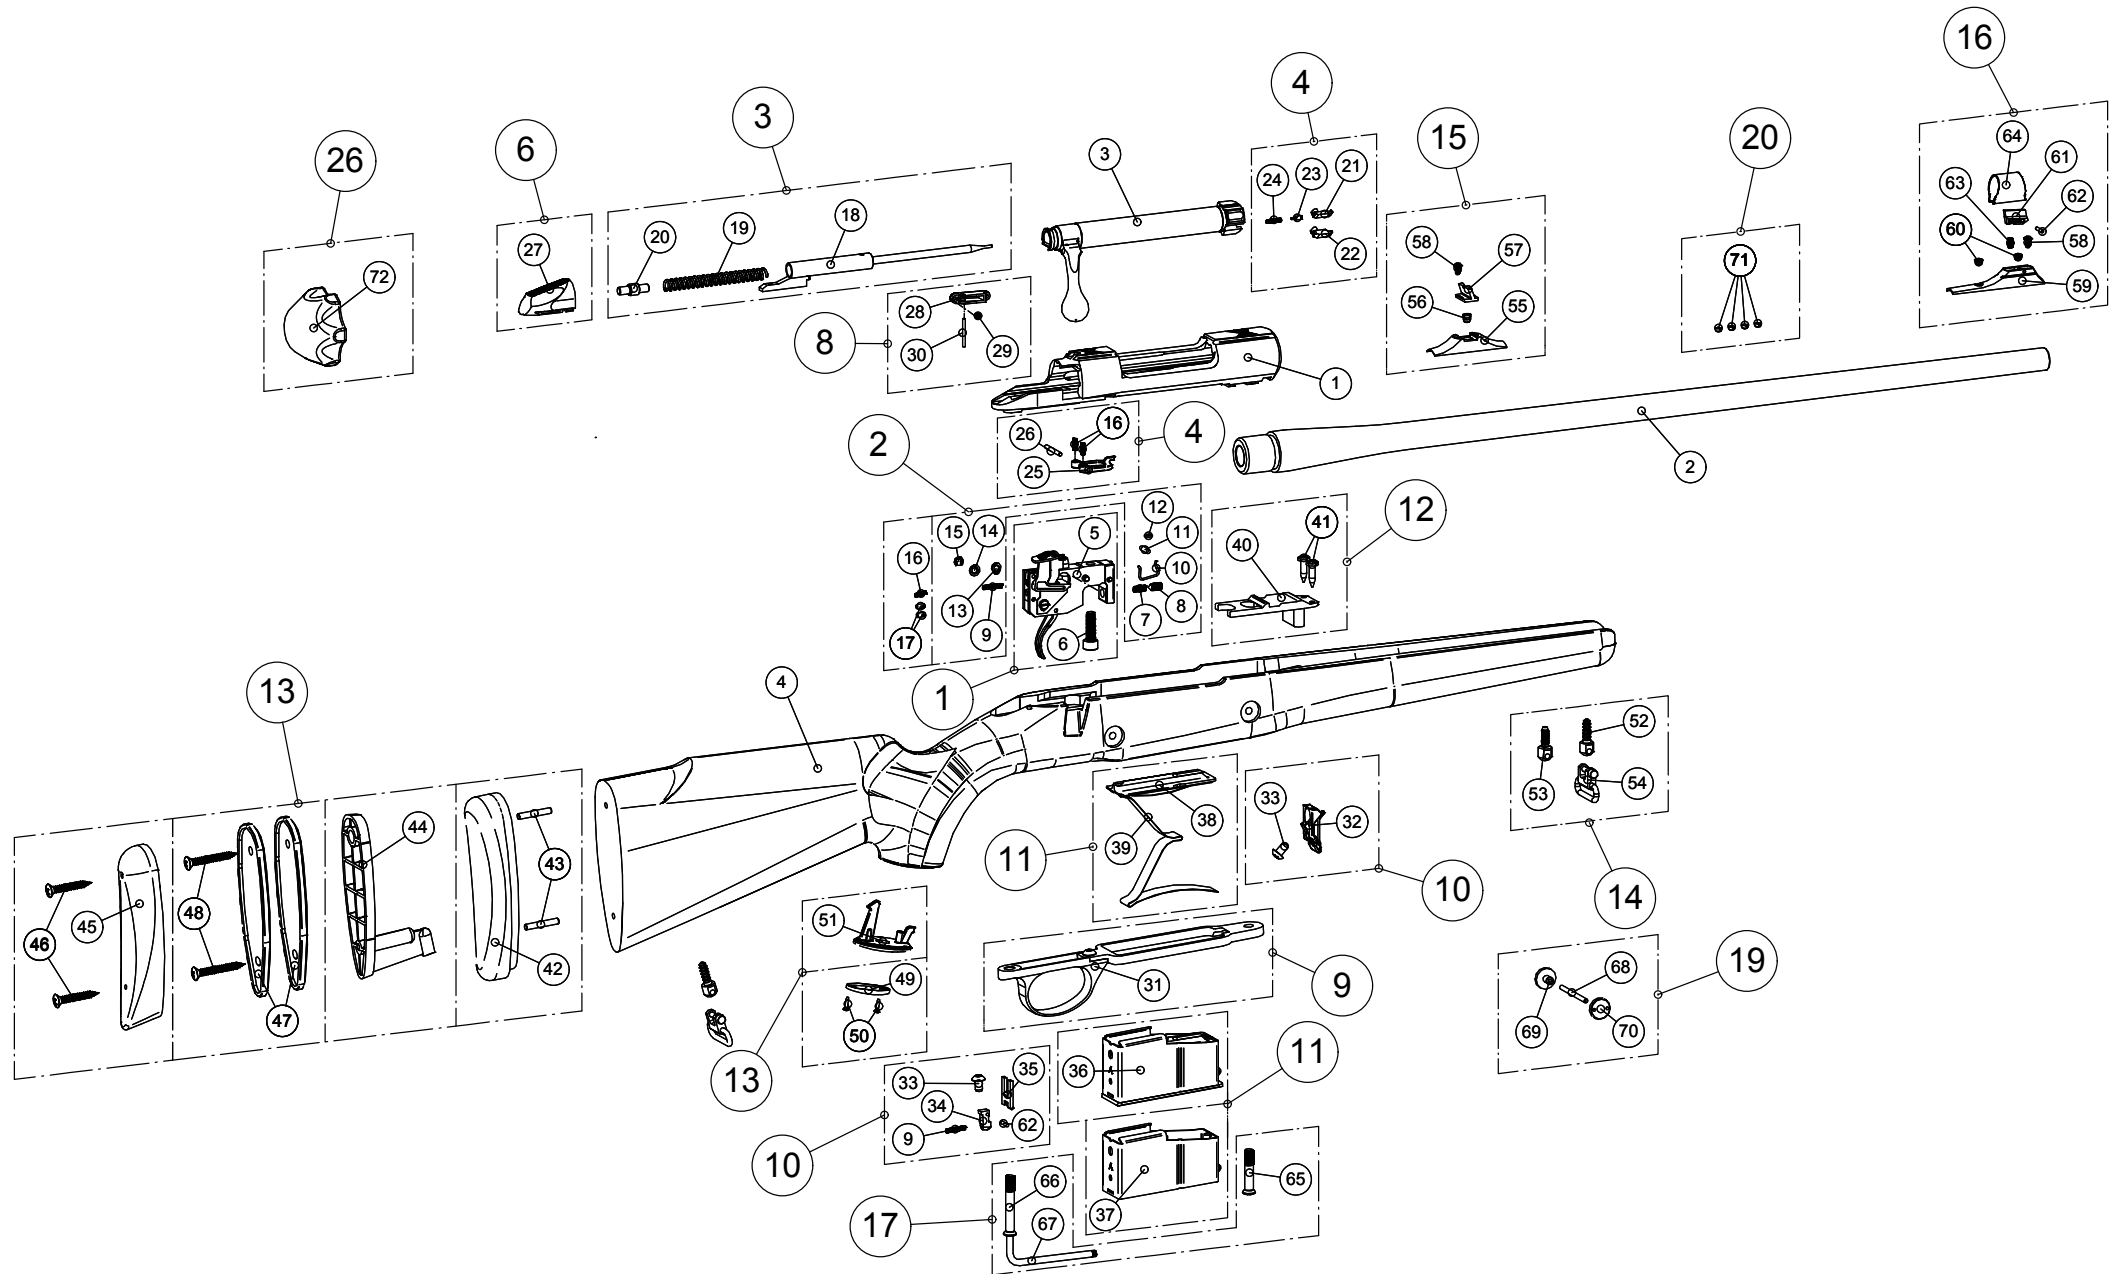

SAKO 85 - SPARE PARTS EXPLODED VIEW

SAKO 85 - SPARE PART LIST

| SET NUMBER | DESCRIPTION | CODE |
|------------|---------------------------------------|-----------|
| 1 | TRIGGER COMPLETE | S5A60110 |
| 1 | TRIGGER COMPLETE S/S | S5AR0110 |
| 1 | TRIGGER COMPLETE L RH SAF | S5A662646 |
| 1 | TRIGGER COMPLETE XL RH SAF | S5A662647 |
| 2 | TRIGGER M90/M75/M85 SPARE PARTS | S584S210 |
| 2 | SPARE PARTS FOR SET TRIGGER MECHANISM | S584S220 |
| 3 | FIRING PIN COMPLETE XS | S5A60150 |
| 3 | FIRING PIN COMPLETE S/SM | S5A60155 |
| 3 | FIRING PIN COMPLETE M | S5A60160 |
| 3 | FIRING PIN COMPLETE L | S5A60165 |
| 3 | FIRING PIN COMPLETE XL | S5A60166 |
| 3 | FIRING PIN COMPLETE XS S/S | S5AR0150 |
| 3 | FIRING PIN COMPLETE S/SM S/S | S5AR0155 |
| 3 | FIRING PIN COMPLETE M S/S | S5AR0160 |
| 3 | FIRING PIN COMPLETE L S/S | S5AR0165 |
| 4 | EXTRACTOR COMPLETE 85/ XS-L | S5940233 |
| 4 | EXTRACTOR COMPLETE 85/XL | S5940236 |
| 4 | EJECTOR COMPLETE | S5A60240 |
| 6 | BOLT SHROUD XS-L RH | S5A60244 |
| 6 | BOLT SHROUD XL RH | S5A60248 |
| 6 | BOLT SHROUD XS-L RH S/S | S5AR0244 |
| 6 | BOLT SHROUD XS-L RH DLX | S5A60247 |
| 6 | BOLT SHROUD XL RH DLX | S5A60249 |
| 6 | BOLT SHROUD L RH DLX SAF | S5A60251 |
| 8 | BOLT RELEASE COMPLETE | S5A60250 |
| 8 | BOLT RELEASE COMPLETE S/S | S5AR0250 |
| 8 | BOLT RELEASE COMPLETE DLX SAF | S5A662641 |
| 9 | TRIGGER GUARD ASSEMBLY 85/XS DM | S5A60170 |
| 9 | TRIGGER GUARD ASSEMBLY 85/XS DM S/S | S5AR0170 |
| 9 | TRIGGER GUARD ASSY 85/S DM | S5A60180 |
| 9 | TRIGGER GUARD ASSY 85/S DM S/S | S5AR0180 |
| 9 | TRIGGER GUARD ASSY 85/S DM LGT | S5AA0180 |
| 9 | TRIGGER GUARD ASSY 85/SM DM | S5A60175 |
| 9 | TRIGGER GUARD ASSY 85/SM DM S/S | S5AR0175 |
| 9 | TRIGGER GUARD ASSY 85/SM DM LGT | S5AA0175 |
| 9 | TRIGGER GUARD ASSY 85/M DM | S5A60185 |
| 9 | TRIGGER GUARD ASSY 85/M DM S/S | S5AR0185 |
| 9 | TRIGGER GUARD ASSY 85/M DM LGT | S5AA0185 |
| 9 | TRIGGER GUARD ASSY 85/L DM | S5A60190 |
| 9 | TRIGGER GUARD ASSY 85/L DM S/S | S5AR0190 |
| 9 | TRIGGER GUARD ASSY 85/L DM LGT | S5AA0190 |
| 10 | MAGAZINE RELEASE COMPLETE 85 DM | S5A60260 |
| 10 | MAGAZINE RELEASE COMPLETE 85 DM S/S | S5AR0260 |
| 11 | FOLLOWER WITH SPRING 85/XS | S5A60281 |
| 11 | FOLLOWER WITH SPRING 85/S | S5A60284 |
| 11 | FOLLOWER WITH SPRING 85/SM | S5A60282 |
| 11 | FOLLOWER WITH SPRING 85/M | S5A60286 |
| 11 | FOLLOWER WITH SPRING 85/L | S5A60289 |
| 11 | FOLLOWER WITH SPRING 85/XL | S5A60291 |