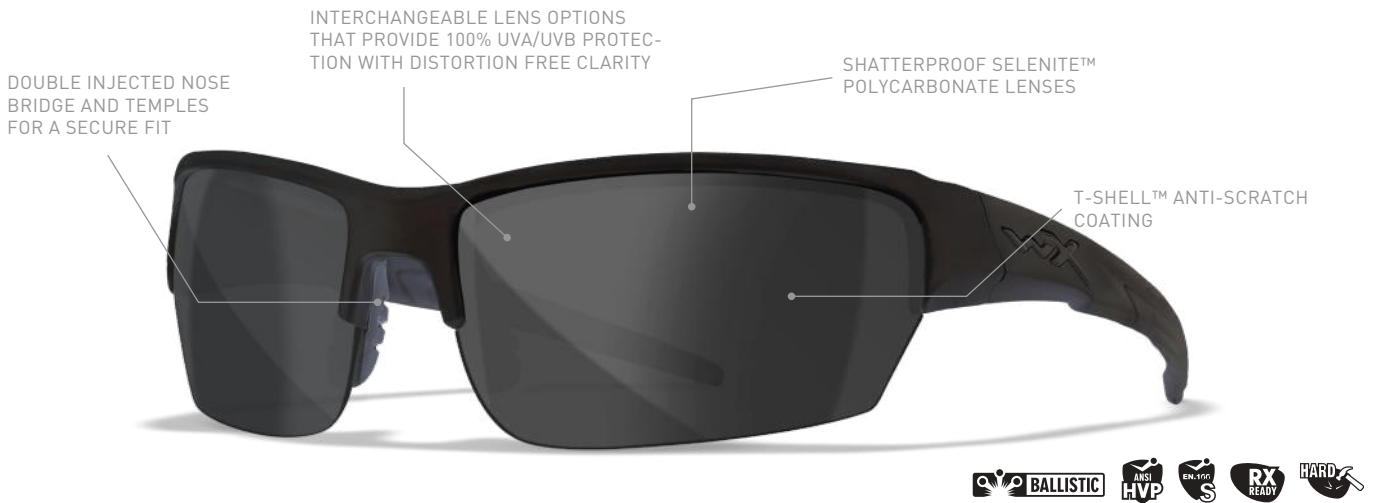

WX SAINT

CHANGEABLE

- MIL-PRF-32432
- STANAG 2920/4296
- ANSI Z.87
- EN166S

Move fast and effectively, without compromising your safety! As the smallest fitting semi-rimless design in our Changeable series, the WX SAINT's sporty attitude and cool design, including its rubberized temples and nose pads for non-slip comfort and fit, combines its aptitude for protection with

comfort and style. Need to adjust to different lights? No problem! WX SAINT comes in either a one, two or three-lens kit, and with the sleek frame, you can easily swap out the lenses to match your needs.

STANDARD LENSES *LIGHT TRANSMISSION VARIES +/- 3% DEPENDING ON MODEL

	GREY	SELENITE™ POLYCARBONATE	WEIGHT: 12 GRAM	LT: 15%*	COATING: HARD COATING
	CLEAR	SELENITE™ POLYCARBONATE	WEIGHT: 12 GRAM	LT: 89%*	COATING: HARD COATING
	LIGHT RUST	SELENITE™ POLYCARBONATE	WEIGHT: 12 GRAM	LT: 52%*	COATING: HARD COATING
	POLARIZED BLUE MIRROR	SELENITE™ POLYCARBONATE	WEIGHT: 11 GRAM	LT: 11%*	COATING: HARD COATING, ANTI-REFLECT, HYDROPHOBIC