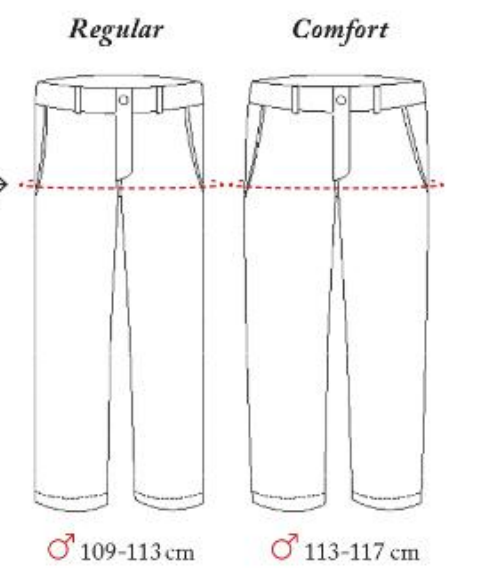

KIDS

<i>Body Size / Length (cm) children</i>	104	110	116	122	128	134	140	146	152	158
Approximate age	3-4	4-5	5-6	6-7	7-8	8-9	9-10	10-11	11-12	12-13
Chest (1)	55	58	61	64	67	70	73	76	79	82
Waist (2)	54	56	58	60	62	64	66	68	70	72
Seat (3)	58	61	64	67	70	73	76	79	82	85
Inseam (4)	43	46,5	50	53,5	57	60,5	64	67,5	71	74,5

GERMAN D-SIZE

Men's Trousers	24	25	26	27
Waist (2)	90	94	98	102
Inseam raw length (4)	93	94	95	96
Inseam fixed length (4)	82	83	84	85

SHIRT FITS

CHEST Women Size S

CHEST Men Size M

TROUSER FITS

WAIST HEIGHT

SEAT Women Size 38

SEAT Men Size 48

LOWER LEG WIDTH

LEG ENDINGS

LEG LENGTHS

	Original	Shorter version (-5cm)
♀	Regular	Short art.no (xxxxx s)
♂	Long	Regular art.no (xxxxx R)