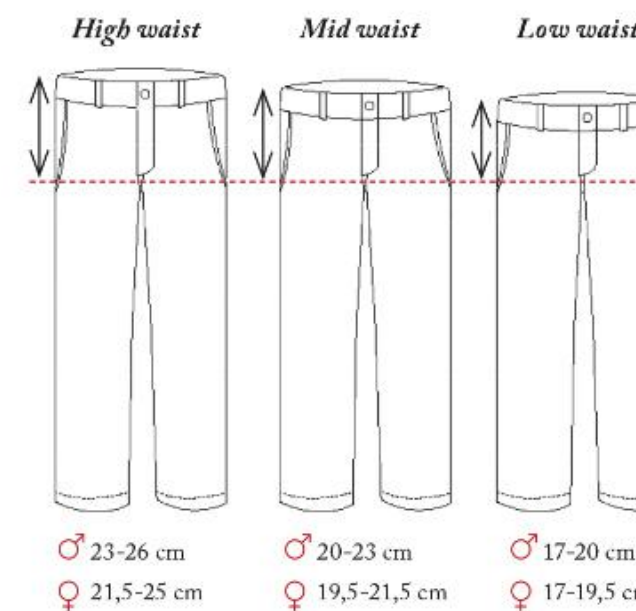

MEN

<i>Body Size, average**</i> **) height 180 cm (5'10)	40	42	44	46	48	50	52	54	56	58	60
Chest (1)	80	84	88	92	96	100	104	108	112	116	120
Waist (2)	68	72	76	80	84	88	92	96	100	104	108
Seat (3)	88	92	96	100	104	108	112	116	120	124	128
Inseam raw length regular / long (4)	88 / 93	89 / 94	90 / 95	91 / 96	92 / 97	93 / 98	94 / 99	95 / 100	96 / 101	97 / 102	98 / 103
Inseam fixed length regular / long (4)	77 / 82	78 / 83	79 / 84	80 / 85	81 / 86	82 / 87	83 / 88	84 / 89	85 / 90	86 / 91	87 / 92
Head measurement (6)	XS (53)	S (54-55)	M (56-57)	L (58-59)	XL (60-61)	XXL (62-63)					
Fjällräven / US Letter size	XXS	XS	S	M	L	XL	XXL	XXXL			

KIDS

<i>Body Size / Length (cm) children</i>	104	110	116	122	128	134	140	146	152	158
Approximate age	3-4	4-5	5-6	6-7	7-8	8-9	9-10	10-11	11-12	12-13
Chest (1)	55	58	61	64	67	70	73	76	79	82
Waist (2)	54	56	58	60	62	64	66	68	70	72
Seat (3)	58	61	64	67	70	73	76	79	82	85
Inseam (4)	43	46,5	50	53,5	57	60,5	64	67,5	71	74,5

GERMAN D-SIZE

Men's Trousers	24	25	26	27
Waist (2)	90	94	98	102
Inseam raw length (4)	93	94	95	96
Inseam fixed length (4)	82	83	84	85

SHIRT FITS

CHEST Women Size S

CHEST Men Size M

TROUSER FITS

WAIST HEIGHT

SEAT Women Size 38

SEAT Men Size 48

LOWER LEG WIDTH

LEG ENDINGS

LEG LENGTHS

	Original	Shorter version (-5cm)
♀	Regular	Short art.no (xxxxx s)
♂	Long	Regular art.no (xxxxx R)