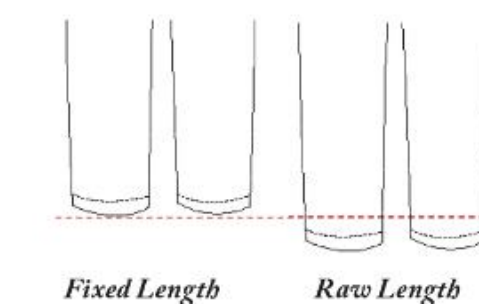

SEAT Women Size 38

SEAT Men Size 48

LOWER LEG WIDTH

LEG ENDINGS

LEG LENGTHS

	Original	Shorter version (-5cm)
♀	Regular	Short art.no (xxxxx s)
♂	Long	Regular art.no (xxxxx R)