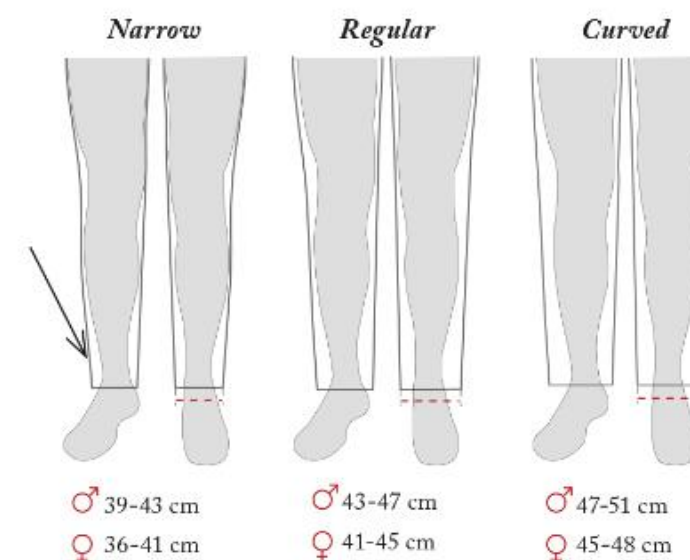

MEN

<i>Body Size, average**</i> **) height 180 cm (5'10)	40	42	44	46	48	50	52	54	56	58	60
Chest (1)	80	84	88	92	96	100	104	108	112	116	120
Waist (2)	68	72	76	80	84	88	92	96	100	104	108
Seat (3)	88	92	96	100	104	108	112	116	120	124	128
Inseam raw length regular / long (4)	88 / 93	89 / 94	90 / 95	91 / 96	92 / 97	93 / 98	94 / 99	95 / 100	96 / 101	97 / 102	98 / 103
Inseam fixed length regular / long (4)	77 / 82	78 / 83	79 / 84	80 / 85	81 / 86	82 / 87	83 / 88	84 / 89	85 / 90	86 / 91	87 / 92
Head measurement (6)	XS (53)	S (54-55)	M (56-57)	L (58-59)	XL (60-61)	XXL (62-63)					
Fjällräven / US Letter size	XXS	XS	S	M	L	XL	XXL	XXXL			

KIDS

<i>Body Size / Length (cm) children</i>	104	110	116	122	128	134	140	146	152	158
Approximate age	3-4	4-5	5-6	6-7	7-8	8-9	9-10	10-11	11-12	12-13
Chest (1)	55	58	61	64	67	70	73	76	79	82
Waist (2)	54	56	58	60	62	64	66	68	70	72
Seat (3)	58	61	64	67	70	73	76	79	82	85
Inseam (4)	43	46,5	50	53,5	57	60,5	64	67,5	71	74,5

GERMAN D-SIZE

Men's Trousers	24	25	26	27
Waist (2)	90	94	98	102
Inseam raw length (4)	93	94	95	96
Inseam fixed length (4)	82	83	84	85

SHIRT FITS

CHEST Women Size S

CHEST Men Size M

TROUSER FITS

WAIST HEIGHT

SEAT Women Size 38

SEAT Men Size 48

LOWER LEG WIDTH

LEG ENDINGS

LEG LENGTHS

	Original	Shorter version (-5cm)
♀	Regular	Short art.no (xxxxx s)
♂	Long	Regular art.no (xxxxx R)