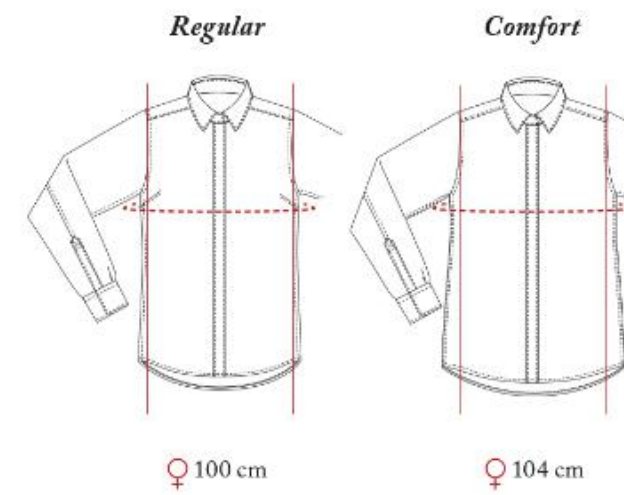

SHIRT FITS

CHEST Women Size S