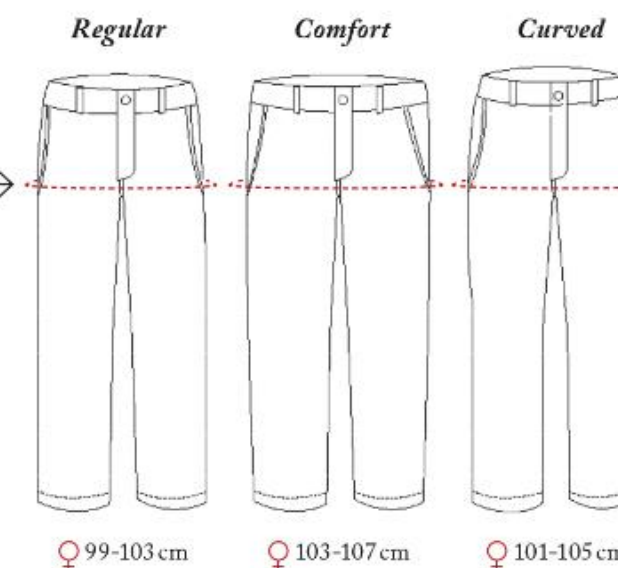

MEN

<i>Body Size, average**</i> **) height 180 cm (5'10)	40	42	44	46	48	50	52	54	56	58	60
Chest (1)	80	84	88	92	96	100	104	108	112	116	120
Waist (2)	68	72	76	80	84	88	92	96	100	104	108
Seat (3)	88	92	96	100	104	108	112	116	120	124	128
Inseam raw length regular / long (4)	88 / 93	89 / 94	90 / 95	91 / 96	92 / 97	93 / 98	94 / 99	95 / 100	96 / 101	97 / 102	98 / 103
Inseam fixed length regular / long (4)	77 / 82	78 / 83	79 / 84	80 / 85	81 / 86	82 / 87	83 / 88	84 / 89	85 / 90	86 / 91	87 / 92
Head measurement (6)	XS (53)	S (54-55)	M (56-57)	L (58-59)	XL (60-61)	XXL (62-63)					
Fjällräven / US Letter size	XXS	XS	S	M	L	XL	XXL	XXXL			

KIDS

<i>Body Size / Length (cm) children</i>	104	110	116	122	128	134	140	146	152	158
Approximate age	3-4	4-5	5-6	6-7	7-8	8-9	9-10	10-11	11-12	12-13
Chest (1)	55	58	61	64	67	70	73	76	79	82
Waist (2)	54	56	58	60	62	64	66	68	70	72
Seat (3)	58	61	64	67	70	73	76	79	82	85
Inseam (4)	43	46,5	50	53,5	57	60,5	64	67,5	71	74,5

GERMAN D-SIZE

Men's Trousers	24	25	26	27
Waist (2)	90	94	98	102
Inseam raw length (4)	93	94	95	96
Inseam fixed length (4)	82	83	84	85

SHIRT FITS

CHEST Women Size S

CHEST Men Size M

TROUSER FITS

WAIST HEIGHT

SEAT Women Size 38

SEAT Men Size 48

LOWER LEG WIDTH

LEG ENDINGS

LEG LENGTHS

	Original	Shorter version (-5cm)
♀	Regular	Short art.no (xxxxx s)
♂	Long	Regular art.no (xxxxx R)