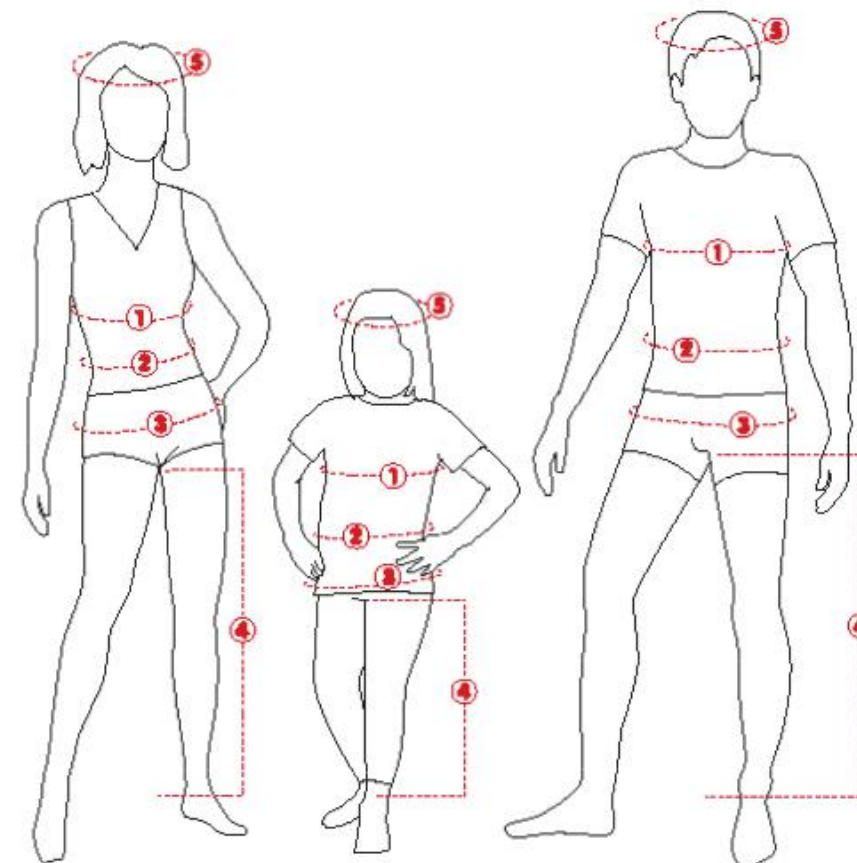

MEASUREMENTS AND SIZES

WOMEN

<i>Body Size, average**</i> **) height 168 cm (5'6)	32	34	36	38	40	42	44	46	48
Chest (1)	76	80	84	88	92	96	100	104	108
Waist (2)	60	64	68	72	76	80	84	88	92
Seat (3)	84	88	92	96	100	104	108	112	116
Inseam raw length: short / regular (4)	83 / 88	84 / 89	85 / 90	86 / 91	87 / 92	88 / 93	89 / 94	90 / 95	91 / 96
Inseam fixed length: short / regular (4)	74 / 79	75 / 80	76 / 81	77 / 82	78 / 83	79 / 84	80 / 85	81 / 86	82 / 87
Fjällräven / US Letter size	XXS	XS	S	M	L	XL			

MEN

<i>Body Size, average**</i> **) height 180 cm (5'10)	40	42	44	46	48	50	52	54	56	58	60
Chest (1)	80	84	88	92	96	100	104	108	112	116	120
Waist (2)	68	72	76	80	84	88	92	96	100	104	108
Seat (3)	88	92	96	100	104	108	112	116	120	124	128
Inseam raw length regular / long (4)	88 / 93	89 / 94	90 / 95	91 / 96	92 / 97	93 / 98	94 / 99	95 / 100	96 / 101	97 / 102	98 / 103
Inseam fixed length regular / long (4)	77 / 82	78 / 83	79 / 84	80 / 85	81 / 86	82 / 87	83 / 88	84 / 89	85 / 90	86 / 91	87 / 92
Head measurement (6)	XS (53)	S (54-55)	M (56-57)	L (58-59)	XL (60-61)	XXL (62-63)					
Fjällräven / US Letter size	XXS	XS	S	M	L	XL	XXL	XXXL			

KIDS

<i>Body Size / Length (cm) children</i>	104	110	116	122	128	134	140	146	152	158
Approximate age	3-4	4-5	5-6	6-7	7-8	8-9	9-10	10-11	11-12	12-13
Chest (1)	55	58	61	64	67	70	73	76	79	82
Waist (2)	54	56	58	60	62	64	66	68	70	72
Seat (3)	58	61	64	67	70	73	76	79	82	85
Inseam (4)	43	46,5	50	53,5	57	60,5	64	67,5	71	74,5

GERMAN D-SIZE

Men's Trousers	24	25	26	27
Waist (2)	90	94	98	102
Inseam raw length (4)	93	94	95	96
Inseam fixed length (4)	82	83	84	85

SHIRT FITS

CHEST Women Size S

CHEST Men Size M

TROUSER FITS

WAIST HEIGHT