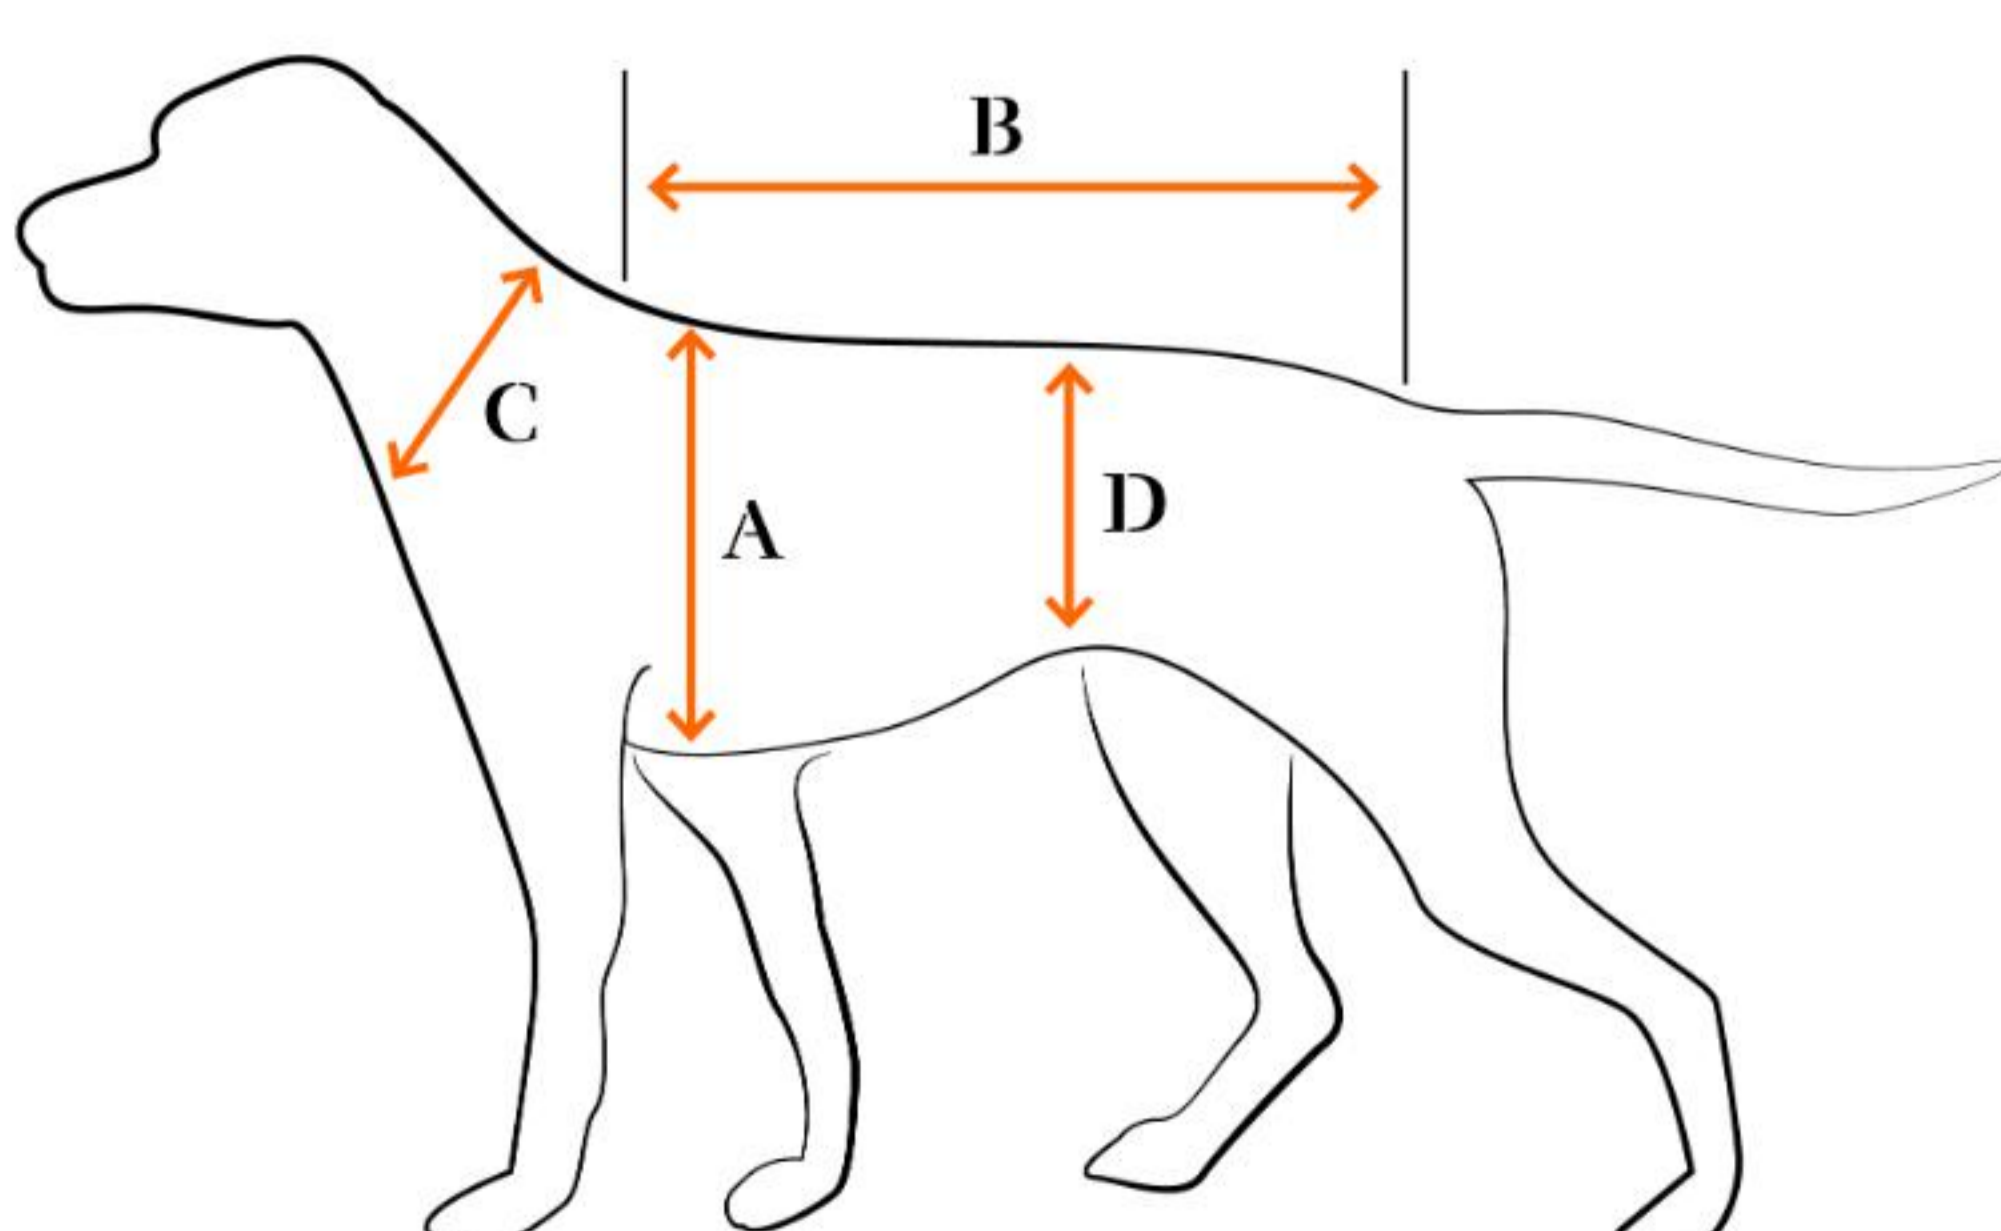

KIDS/JUNIOR - TROUSERS (SIZE/AGE)

	104/4	116/6	128/8	140/10	152/12	164/14	176/16
Waist	59-67	61-65	64-72	69-76	72-80	76-84	81-91
Inseam length	45	50	55	61	67	72	77

XL+ Collection
Bigger sizes, jackets from 4XL
and trousers from C66 and D128.

Measurements in size chart may differ ± 1 cm. We reserve the right to make style changes without notice and will not be responsible for misprints.