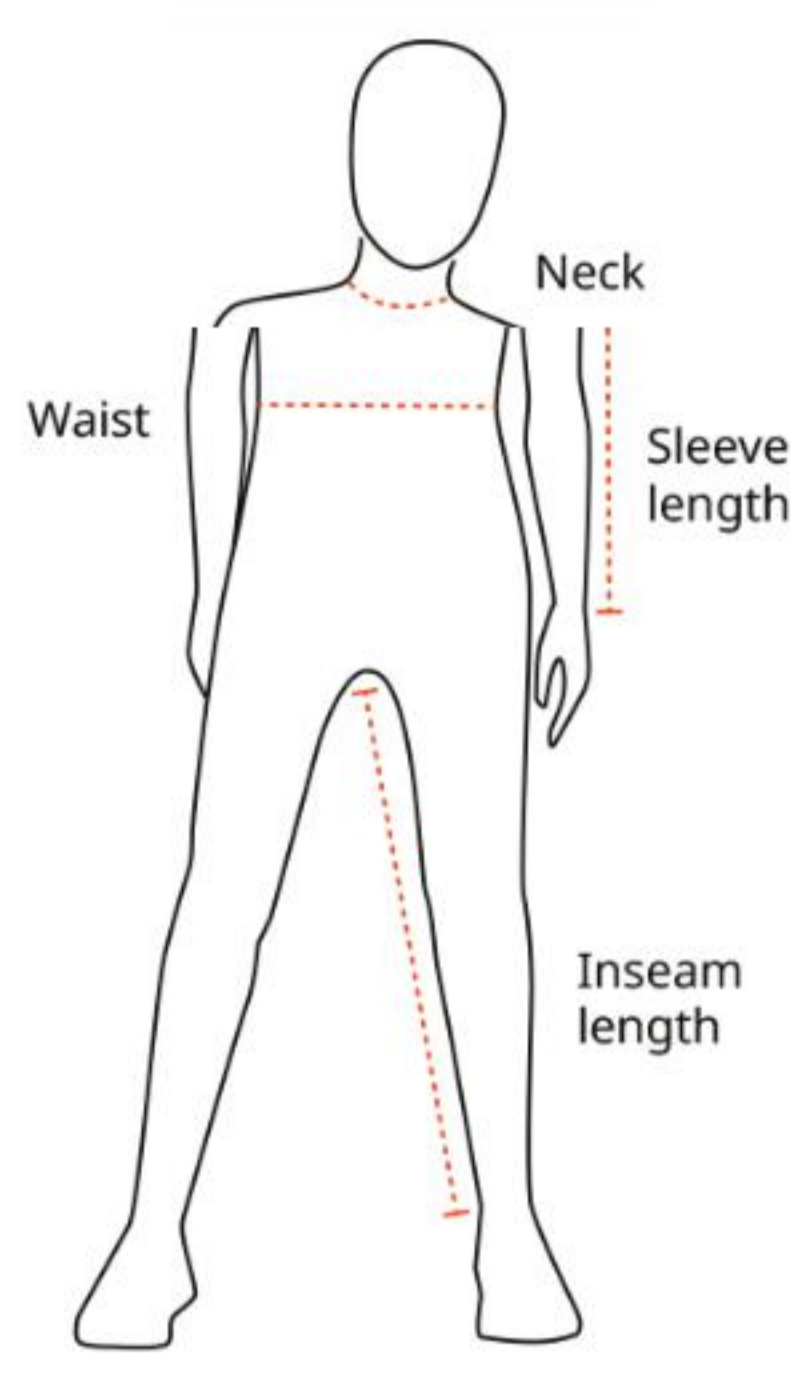

MENS

WOMEN'S

KIDS/JUNIOR