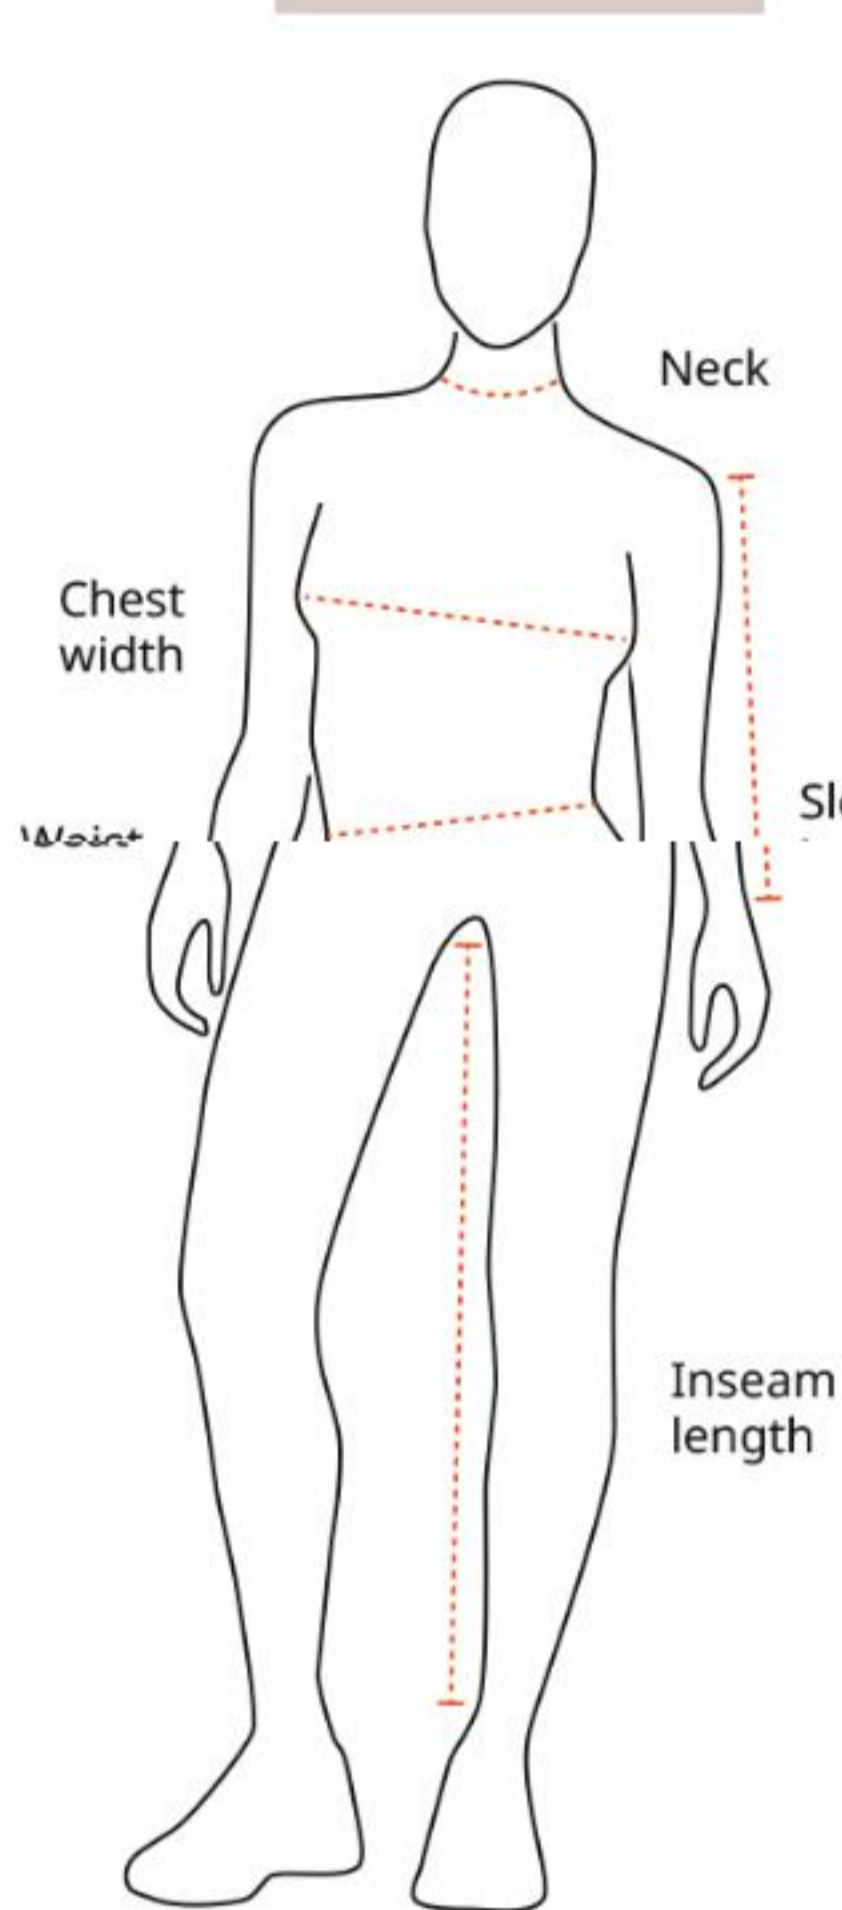

MENS

WOMEN'S

KIDS/JUNIOR