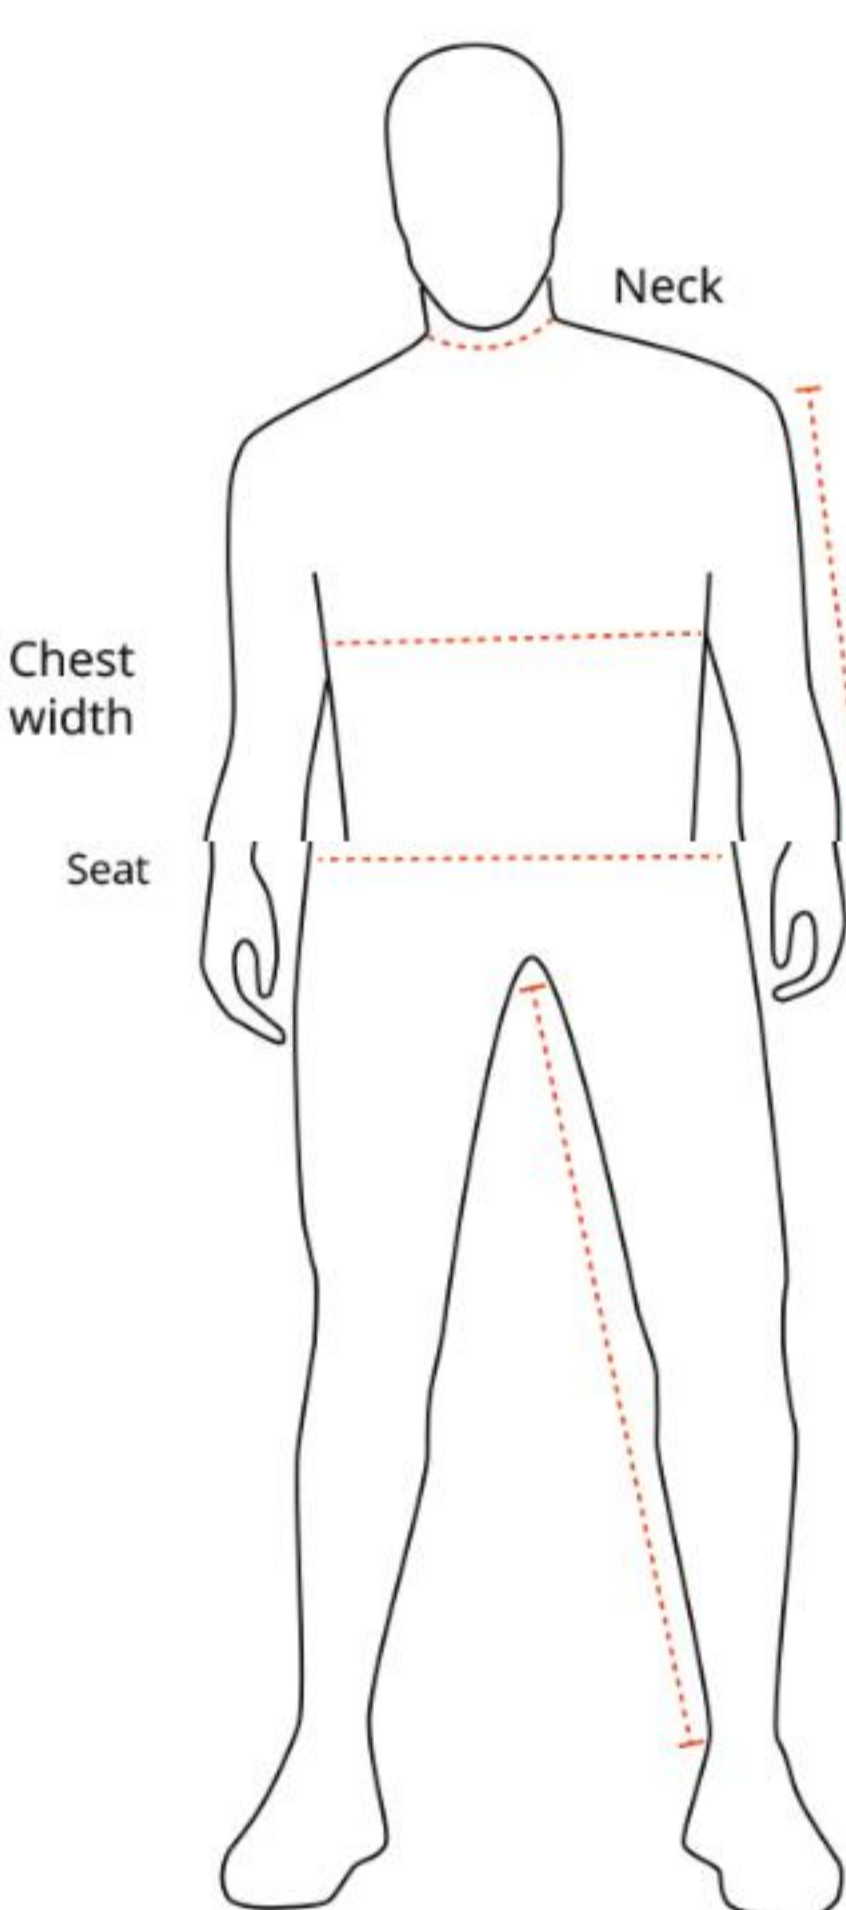

MENS

WOMEN'S

KIDS/JUNIOR