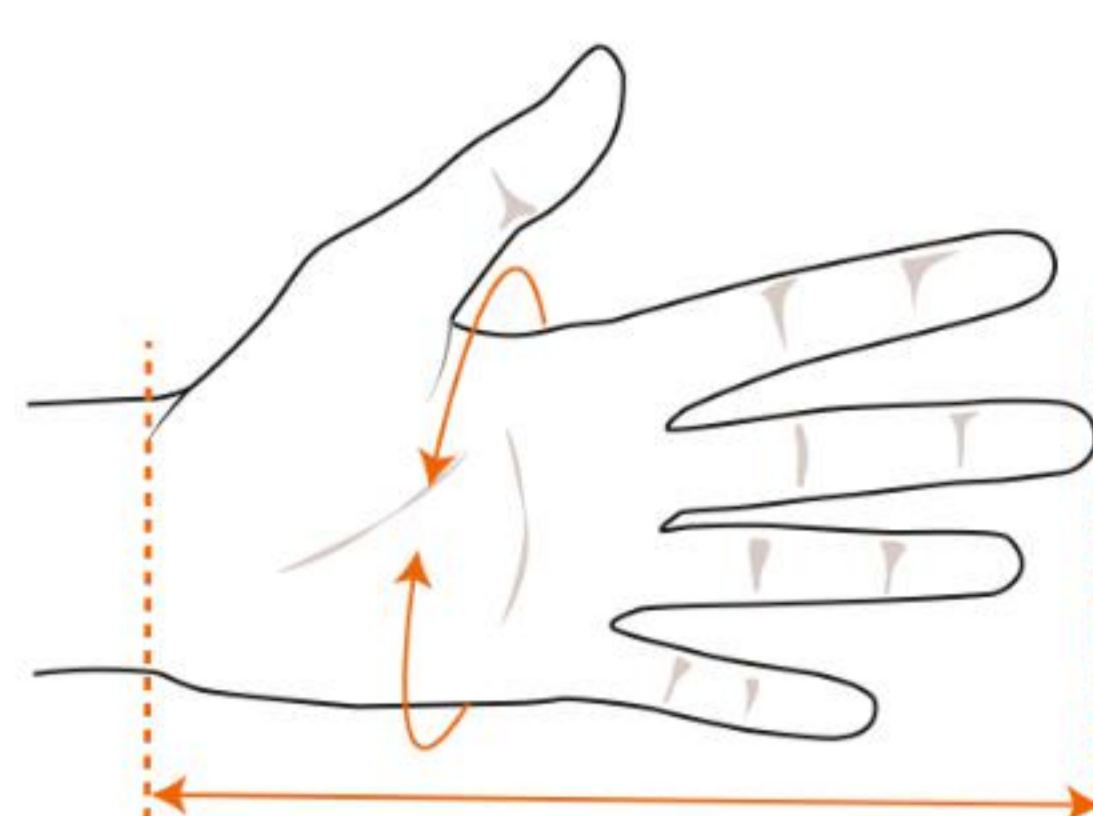

D92/23	D96/24	D100/25	D104/26	D108/27	D112/28	D116/29
Inside leg trousers D-Size	75-76	76-77	76-77	77-78	77-78	78-79	78-79

	C146	C148	C150	C152	C154	C156	C158
Inside leg trousers C-Long	87-88	88-89	89-90	90-91	90-91	91-92	91-92

WOMEN'S - BODY SIZE

	XS/34	S/36	M/38	L/40	XL/42	XXL/44	3XL/46
Chest	82-84	86-88	90-92	94-96	98-100	102-104	106-108
Waist	68-70	72-74	76-78	80-82	84-86	88-90	92-94
Seat	90-92	94-96	98-100	102-104	106-108	110-112	114-116
Inside leg trousers	78-79	80-81	82-83	83-84	83-84	83-84	83-84
	34 S	36 S	38 S	40 S	42 S	44 S	46 S
Inside leg trousers - Short size	73-74	75-76	77-78	78-79	78-79	78-79	78-79

KIDS/JUNIOR - BODY SIZE

	104/4	116/6	128/8	140/10	152/12	164/14	176/16
Chest	57	61	67	73	79	85	91
Waist	54	58	62	66	70	74	78
Inside leg trousers	45	50	55	61	67	72	77

GLOVES SIZE CHART

	XS/6	S/7	M/8	L/9	XL/10	XXL/11
Width around hand (mm)	152	178	203	229	254	279
Length (mm)	160	171	182	192	204	215

Width: To measure the width around hand, measure 20 mm above thumb.
Length: To measure the length of hand, start from your wrist and measure to the point of your middle finger.