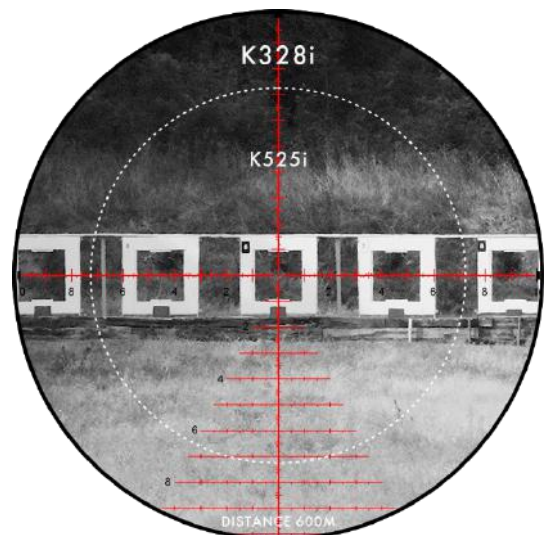

K328i DLR

THE GAME-CHANGER

3,5-28x50i with DLR-elevation turret including EasyRead lettering

The groundbreaking K328i sets new performance standards with a pioneering new-generation optical design. It offers a 40 % wider field of view*, an exceptionally comfortable eyepiece and 8x zoom with perfect optical performance across the entire adjustment range.

With DLR elevation turret optimised specially for dynamic long-range competitions with an emphasis on speed.

PRODUCT HIGHLIGHTS

- ◆ Revolutionary optical design with a 40 % wider field of view* and an exceptional eyepiece
- ◆ 8x zoom with perfect optical performance across the entire adjustment range
- ◆ Windage adjustment on the left or right, patented parallax adjustment integrated in the elevation turret
- ◆ 100 clicks per rotation – absolutely reliable repeat accuracy and clearly defined clicks
- ◆ Extra-large turret lettering for easy and fast reading
- ◆ Precise illuminated reticles in 1st focal plane

*) Based on comparison with the K525i at 25x magnification.

K328i DLR

K A H L E S

TECHNICAL DATA

K328i DLR	3,5-28x50i
Magnification	3,5 - 28
Objective lens diameter (mm)	50
Field of view (m/100m)	14,3 - 1,8
Exit pupil diameter (mm)	1,8 - 7,4
Eye relief (mm)	92
Diopter compensation (dpt.)	+2 / -3
Parallax adjustment (m)	20 - ∞
Windage	left / right
Adjustment direction	CCW
Adjustment range E/W (m/100m)	3,4 / 1,3
DLR-elevation turret incl. EasyRead	✓
Impact correction per click	.1 MRAD
Tube diameter (mm)	36
Focal plane	1.
Reticles	SKMR+, SKMR4+
Illuminated	✓
Twilight factor (DIN 58388)	13,2 - 37,4
Zero Stop	✓
TWIST GUARD	✓
Waterproof	✓
Length (mm)	360
Weight (g)	1040
Battery type	CR2032
Warranty (years)	10 (2 electronics)
Objective filter thread	M52 x 0,75
Accessories (optional)	Flip Up Cover objective/ocular, Parallax Spinner, Sunshield, Killflash ARD