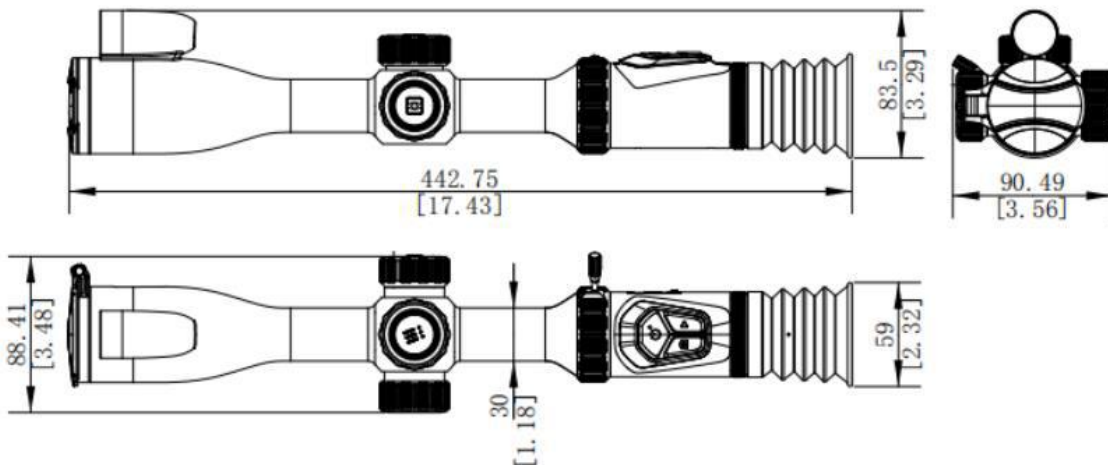

· Specification

Main	
Max. Resolution	4512 × 2512 (12 MP)
Frame Rate	50 Hz (12 MP) 120 Hz (1080P), via firmware update before August 2026
Lens (Focal Length)	50 mm, F1.8
Light Pro	Yes
Detection Range	Day: 1500 m
Min. Focusing Distance	3 m
Magnification	4.0× to 24.0× (6×) Support 0.1× step value of continuous zooming
Field of View	7.2° × 4.0°/12.6m × 7 m@100 m
Image Display	
Display	1920 × 1080, 0.6 inch, AMOLED
Image Mode	Day, Night (B/W, Green, Yellow), Auto
Exit Pupil	8 mm
Eye Relief	55 mm
Diopter (Range)	-5 D to 3 D
System	
Record Video	On-board Video Recording
Record Video Resolution	1920 × 1080
Capture Snapshot	Yes
Audio Recording	Yes
Recoil-activation Recording	Yes
Standby Mode	Yes
Storage	Built-in EMMC (64 GB)
PIP	Yes
Freeze Zeroing	Yes
Distance Measurement	NA
Zeroing Profiles	5
Max. Recoil	1000 g/0.4 ms
Click Value	1 Click = 0.66 cm @100 m
Hotspot	Yes
Ballistic Calculation	Yes
Power Supply	
Battery Type	Two Rechargeable Lithium Batteries (Internal), One Replaceable and Rechargeable 18650 Battery (External)
Battery Operating Time	7 hours of Continuous Running (@25°C, Hotspot off, LRF on)

Power Supply	5 VDC/2 A, USB Type-C Interface * Only the built-in battery will be charged via the type-C cable. Use the battery charger to charge the external battery.
General	
Mounting	Standard 30 mm
Protection Level	IP67
Working Temperature	-30°C to 55°C (-22°F to 131°F)
Dimension	442.8 mm × 83.5 mm × 90.5 mm
Weight	889 g with external battery
Laser Rangefinder	
Safety Class for Laser	Class1
Wavelength	905 nm
Max. Measuring Range	1200 m
Measurement Accuracy	±1 m
Min. Measuring Range	3 m

• Available Model

A50PL

• Dimension

Unit: mm [Inch]

▪ Accessories

Quick Start Guide
(× 1)

Type-C Cable
(× 1)

Lint-free Cloth
(× 1)