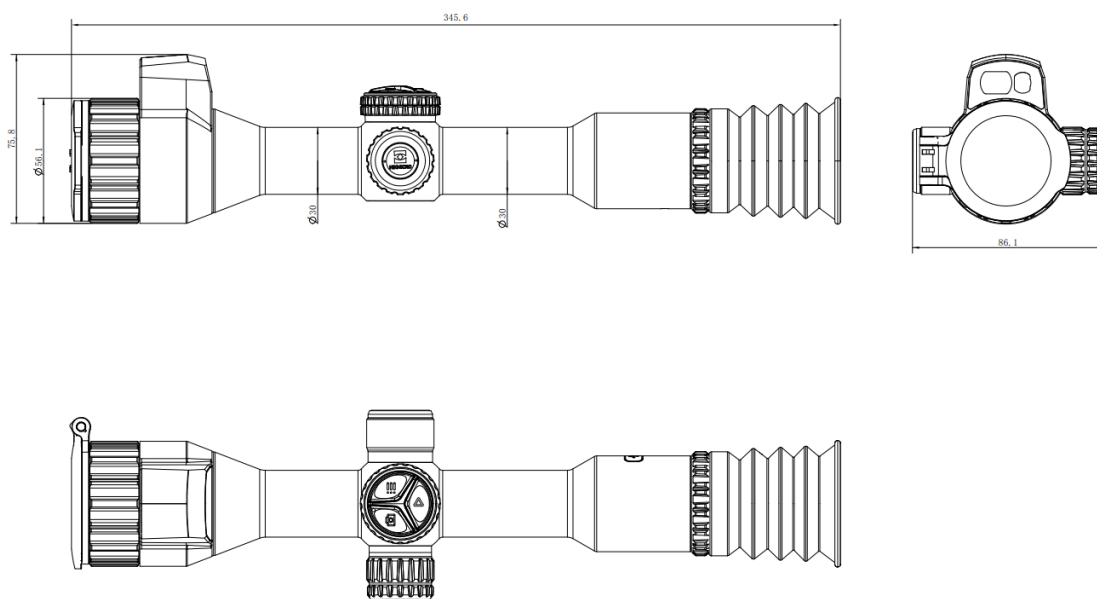

· Specification

Thermal Module	
Image Sensor	VOx Uncooled Focal Plane Arrays
Max. Resolution	384 ×288
Frame Rate	50 Hz
Pixel Interval	12 μm
Response Waveband	8 μm to 14 μm
NETD	Less than 18 mK (@25°C, F# = 1.0)
Lens (Focal Length)	35mm, F1.0
Focus Mode	Focus Ring
Detection Range	1800m
Min. Focusing Distance	3m
Magnification	4.0× - 24.0×
Field of View(H × V), Degrees / m @100m	7.6° × 5.7°/ 13.1 m x 10.0 m
Image Display	
Display	0.49-inch AMOLED
Palettes	Black Hot, White Hot, Red Hot, Fusion, Red Monochrome, Green Monochrome
Exit Pupil	8mm
Eye Relief	55mm
Diopter (Range)	-4D to 4D
Brightness Adjustment	Yes
Tone Adjustment	Cold, Warm
Contrast Adjustment	Yes
Zoom Pro	Yes
HSIS (HIKMICRO Shutterless Image System)	Yes
Image Pro 3.0	Yes
Sync Pro	Yes
System	
Record Video	On-board Video Recording
Capture Snapshot	Yes
Hotspot	Yes
Standby Mode	Yes
Storage	Built-in EMMC (64 GB)
PIP	Yes
Local Album	Yes
Audio Recording	Yes
Recoil-activation Recording	Yes
Freeze Zeroing	Yes
Max. Recoil	1000g/0.4ms
Zeroing Profiles	5
Ballistic Calculation	Yes
Click Value	1 click = 1cm @ 100m
Distance Measurement	Yes

Power Supply	
Battery Type	One Rechargeable Lithium Battery (Internal), One Replaceable and Rechargeable 18650 Battery (External)
Battery Operating Time	8 hours continuous running (@25°C, Zoom Pro, LRF on)
Type-C Power Supply	5 V DC/2 A, USB Type-C interface Supports QC3.0 * Only the built-in battery will be charged via the type-C cable. Use the battery charger to charge the external battery.
General	
Protection Level	IP67
Mounting	Standard 30mm
Dimension	345.6mm×86.1mm×75.8mm
Weight	570g
Working Temperature	-30 °C to 55 °C (-22 °F to 131°F)
Center Height	32mm
Laser Rangefinder	
Safety Class for Laser	Class 1
Wavelength	905 nm
Max. Measuring Range	1000 m
Measurement Accuracy	±1 m
Min. Measuring Range	10 m

▪ Available Model

HM-TR33-35Y1G/W1L-NH35L

▪ Dimension

Accessory

Quick Start Guide
(× 1)

Type-C Cable (×
1)

Lint-free Cloth
(× 1)

Battery (× 1)