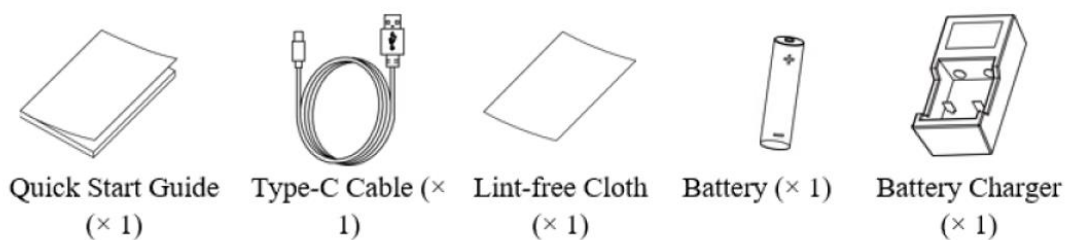

Power Supply	
Battery Type	One Rechargeable Lithium Battery (Internal), One Replaceable and Rechargeable 18650 Battery (External)
Battery Operating Time	9.5 hours continuous running (@25°C, Zoom Pro on)
Type-C Power Supply	5 V DC/2 A, USB Type-C interface Supports QC3.0 * Only the built-in battery will be charged via the type-C cable. Use the battery charger to charge the external battery.
General	
Mounting	Standard 30mm
Protection Level	IP67
Dimension	345.6mm×86.1mm×56.1mm
Working Temperature	-30 °C to 55 °C (-22 °F to 131°F)
Weight	540g
Center Height	32mm

▪ Available Model

HM-TR32-25Y1G/W1-NE25

▪ Dimension

Accessory