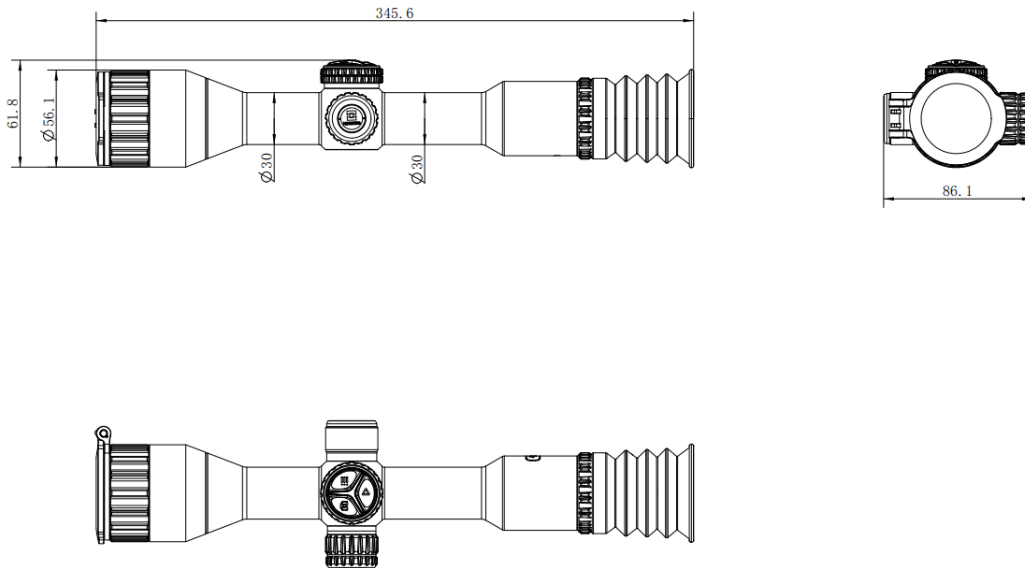

Power Supply	
Battery Type	One Rechargeable Lithium Battery (Internal), One Replaceable and Rechargeable 18650 Battery (External)
Battery Operating Time	9.5 hours continuous running (@25°C, Zoom Pro on)
Type-C Power Supply	5 V DC/2 A, USB Type-C interface Supports QC3.0 * Only the built-in battery will be charged via the type-C cable. Use the battery charger to charge the external battery.
General	
Mounting	Standard 30mm
Protection Level	IP67
Dimension	345.6mm×86.1mm×56.1mm
Working Temperature	-30 °C to 55 °C (-22 °F to 131°F)
Weight	540g
Center Height	32mm

▪ Available Model

HM-TR32-25Y1G/W1-NE25

▪ Dimension