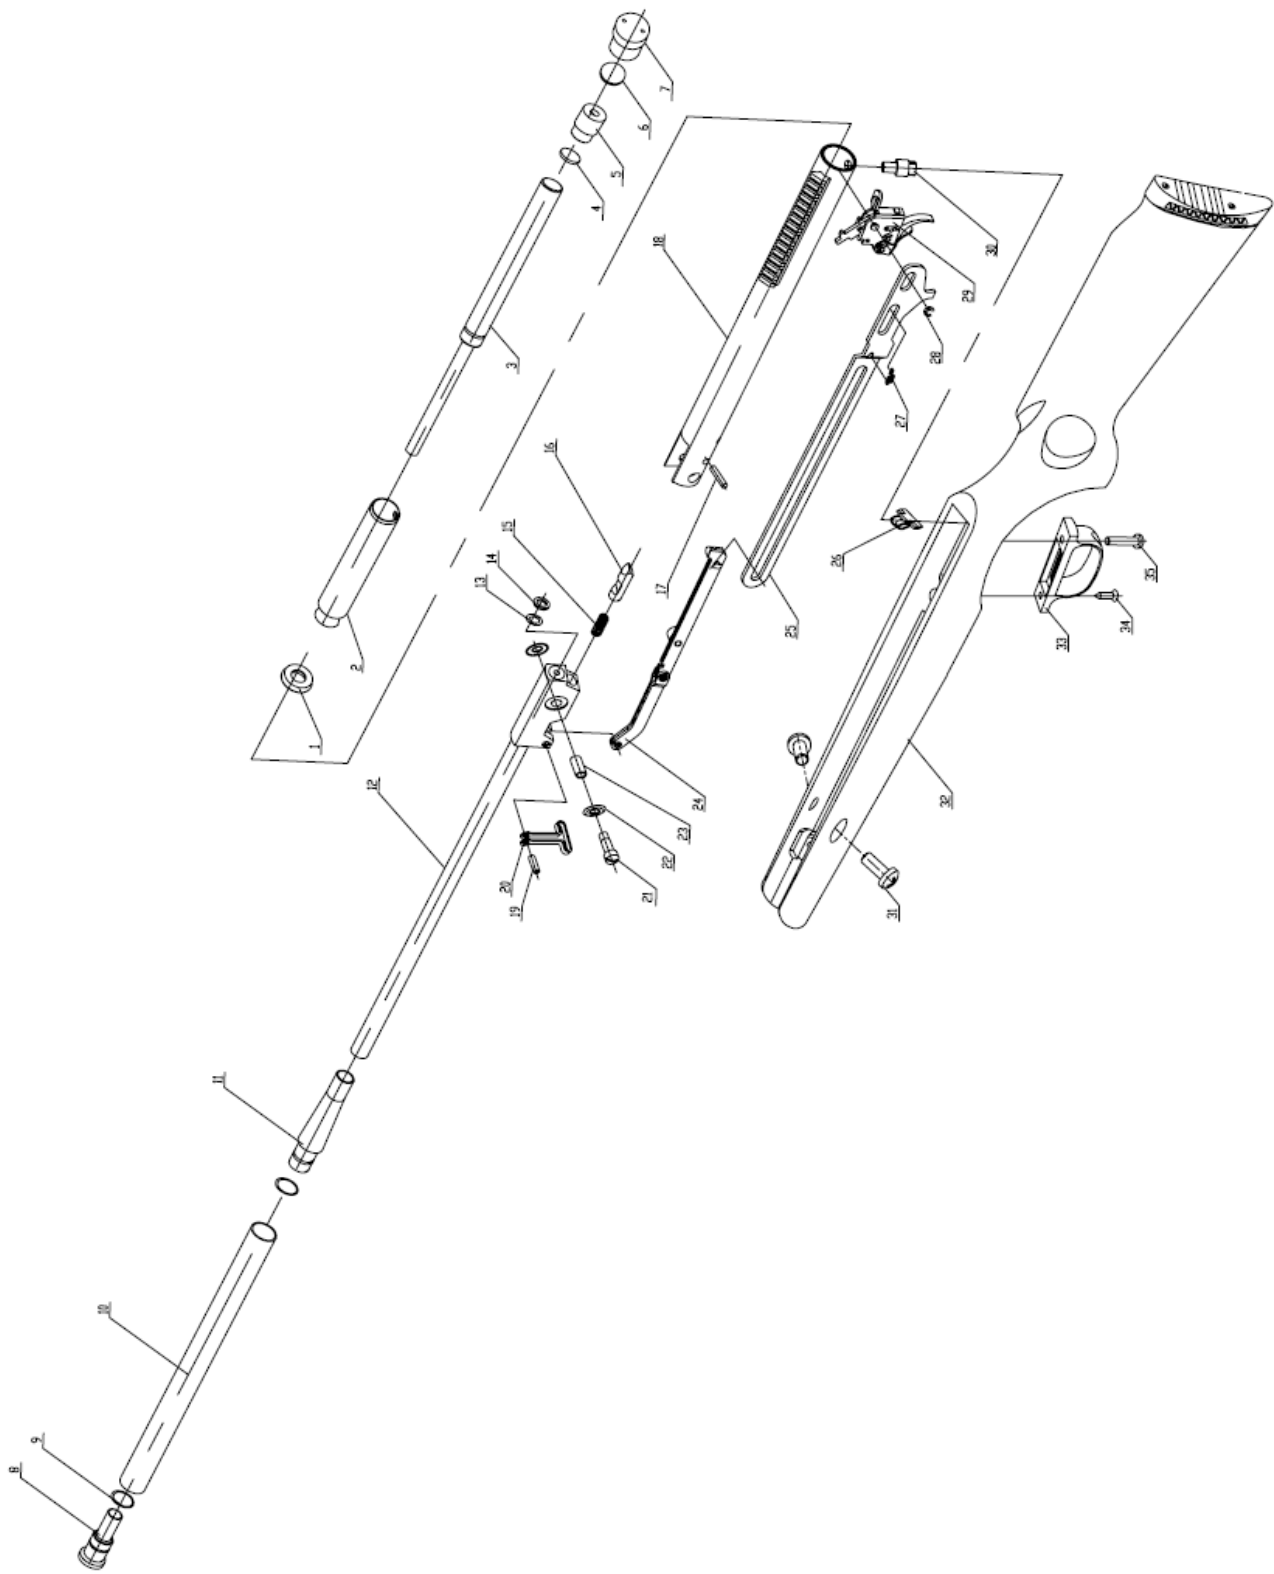

Exploded View Parts List

Trail NP XL Series

BT1500WNP - .177 (4.5mm) Caliber

BT1122WNP - .22 (5.5mm) Caliber

BT725WNP - .25 (mm) Caliber

Crosman Corporation
7629 Routes 5 & 20
East Bloomfield, NY 14443

Phone: (800) 724-7486
Parts Order Fax: (585) 657-5405

www.crosman.com

<u>Item Call Out</u>	<u>Part #</u>	<u>Description</u>	<u>BT1500WNP</u>	<u>BT1122WNP</u>	<u>BT725WNP</u>
1	B22-04-1	Piston Seal	1	1	1
2	BT1500-02-100	Piston	1	1	1
3	BT1500-00-2	Gas Spring	1	1	1
4	BT9M22-00-7	Plain plate	1	1	1
5	BT1500-00-1	Back Spring Guide	1	1	1
6	B22-00-8	Rear Adjust Washer	0-2	0-2	0-2
7	B22-00-5	Tube Cover	1	1	1
8	BT1500-01-1	Barrel Sleeve Cover	1	1	
	BT725-01-2	Barrel Sleeve Cover (.25cal)			1
9	GBT-3452.1-2005	O-Rings 15.5x1.8-G.S	2	2	2
10	BT1500-01-2	Sleeve	1	1	1
11	BT1500-01-3	Sleeve Link	1	1	1
12	BT1500-01-100	Barrel Assembly (.177cal)	1		
	BT1122-01-100	Barrel Assembly (.22cal)		1	
	BT725WNP-01-100	Barrel Assembly (.25 Cal)			1
13	BT1500-00-4	Adjust Washer	0-2	0-2	0-2
14	BT1500-00-3	Breach Seal	1	1	1
15	B12-01-2A	Jam Spring	1	1	1
16	B22-01-1	Alive Jam	1	1	1
17	B22-00-9	Detent	1	1	1
18	BT1500-04-00	Compression Tube Assembly	1	1	1
19	B22-00-11	Link Pin	1	1	1
20	BT9M22-00-1	Sling Mount	1	1	1
21	B22-00-12	Break Bolt	1	1	1
22	B18-00-15A	Washer	1	1	1
23	B22-01-4	Bushing	1	1	1
24	BT1500-05-00	Lever Assembly	1	1	1
25	B22-00-10A	Bear Trap Lever	1	1	1
26	B19-2-00-1	Stock Lug Brace	1	1	1
27	B18-00-12A	Safety Spring	1	1	1
28	GB896-86-3	"E" Ring	1	1	1
29	B22-06-00	Trigger Pack Assembly	1	1	1
30	B18-00-9	Stock Link Pin	1	1	1
31	GBT-818-2000-M6x12	Pan Head Screws	2	2	2
32	BT1500-03-00	Stock and Butt Plate	1	1	1
33	B18-00-11A	Trigger Guard	1	1	1
34	GB847-85-ST3-5x16	Screw, Trigger Guard Front	1	1	1
35	GB823-88-M6X20	Screw, Trigger Guard Rear	1	1	1