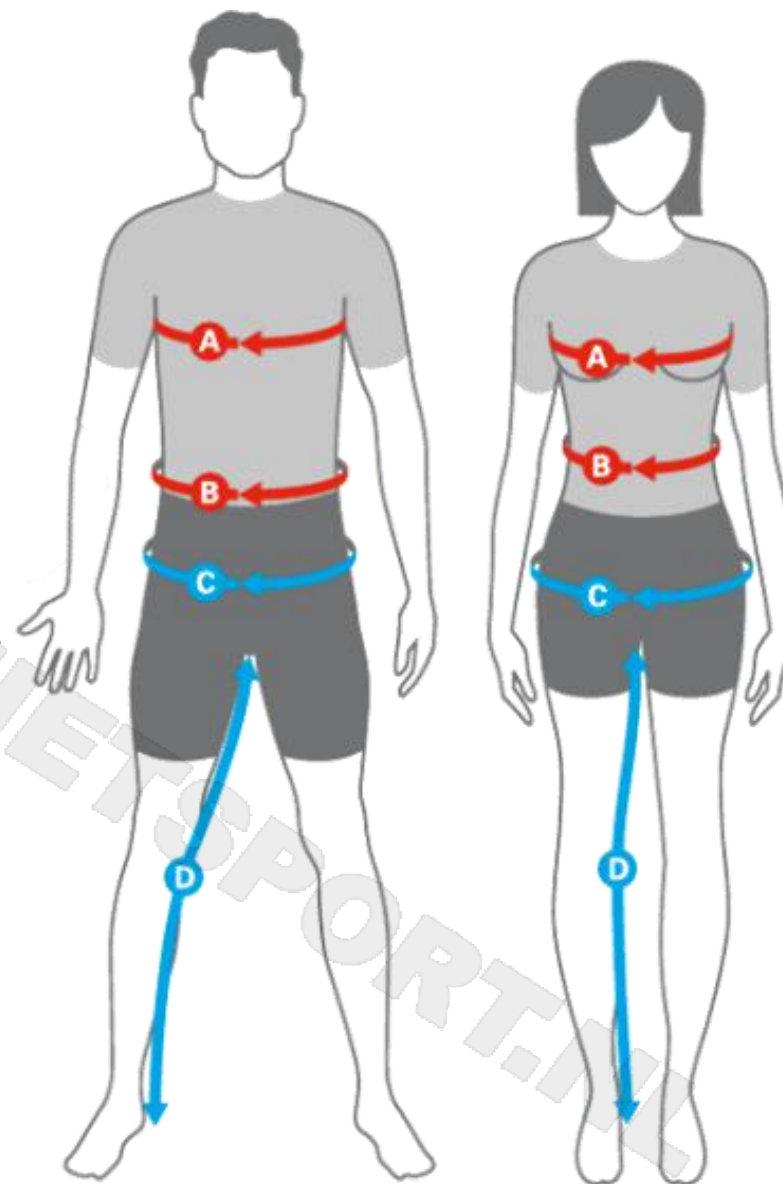

Size chart AHG shooting jackets

Jackets | Men Page 2
Jackets | Women Page 3

- A. Chest line circle
- B. Waist line circle
- C. Hip size circle

Jackets | Men

Evotop – Evomix – X-dry – Economy – Stenvaag

Measurement units are in cm.

Jacket size	46	48	50	52	54	56	58	60	62	64	66
Stature	171	174	177	180	182	184	186	188	188	190	190
Chest line circle	92	96	100	104	108	112	116	120	124	128	132
Waist line circle	80	84	88	92	98	102	108	112	118	122	126
Hip size circle	96.4	99.7	103	106.4	111	114.4	119	122.4	127	130.4	133.7

Jackets | Women

Evotop – Evomix – X-dry – Economy – Stenvaag

Measurement units are in cm.

Jacket size – normal	34	36	38	40	42	44	46	48
Stature	168	168	168	168	168	168	168	168
Chest line circle	80	84	88	92	96	100	104	110
Waist line circle	62	66	70	74	78	82	86	92
Hip size circle	87.5	91	94.5	98	101.5	105	108.5	114
Jacket size - slim	72	76	80	84	88	92	96	100
Stature	176	176	176	176	176	176	176	176
Chest line circle	84	88	92	96	100	104	110	116
Waist line circle	65	69	73	77	81	85	91.1	97.3
Hip size circle	91	94.5	98	101.5	105	108.5	114	119.5
Jacket size - stocky	17	18	19	20	21	22	23	24
Stature	160	160	160	160	160	160	160	160
Chest line circle	80	84	88	92	96	100	104	110
Waist line circle	63	67	71	75	79	83	87	93.1
Hip size circle	87.5	91	94.5	98	101.5	105	108.5	114